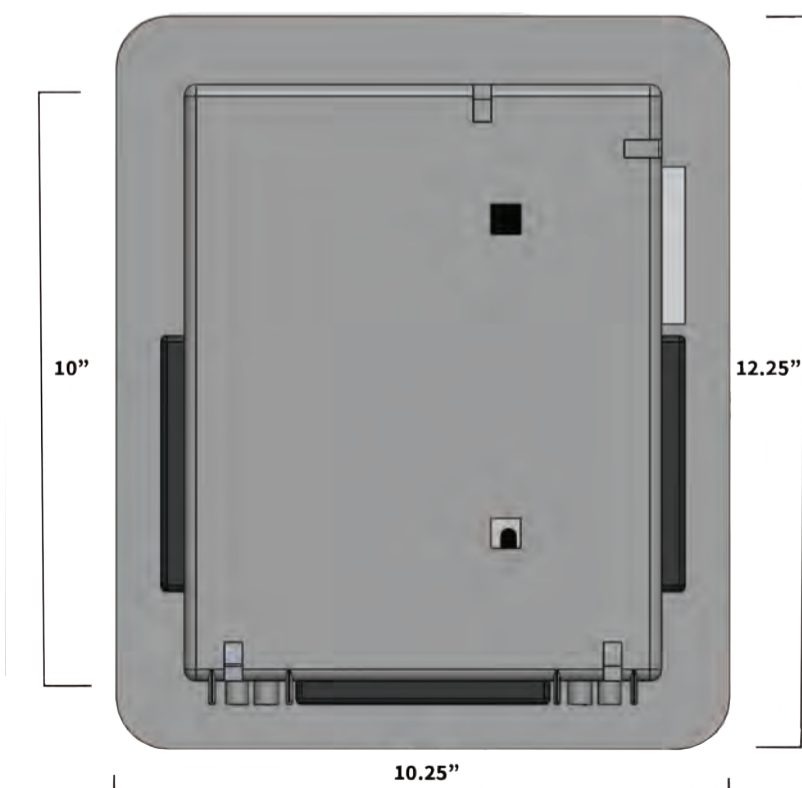

Flush Mount Compact Door

- Complete power and door control solution
- Includes one Sure-Fi DS004 Wiegand Bridge systems
- Connect to any local power, 85-305VAC range
- 12VDC 5.0A power supply
- 12VDC battery chargers/UPS (batteries not included)
- Wire block for quick connection to 12VDC

Sure-Fi Wiegand Wireless Bridge

Works with any Wiegand protocol up to 64 bits

1 Wiegand inputs

2 relay Outputs (Wet or Dry)
Request to exit input (REX)

Side View

Top View

SPECIFICATIONS

Enclosure (main box)

- 10" x 8" x 3"
- UL-50 / cUL Listed enclosure
- NEMA Type 3, 3R, 35, 4, 4X, 6/6P, 12 & Marine Use IP68 enclosure
- Enclosure (to lid)
12.25" x 10.25" x 3.25"

Power

- 12Vdc 5.0A power supply
- Input Voltage 85~305Vac
- Max Power 60 Watts
- 12VDC / 24VDC battery chargers / UPS (batteries not included)