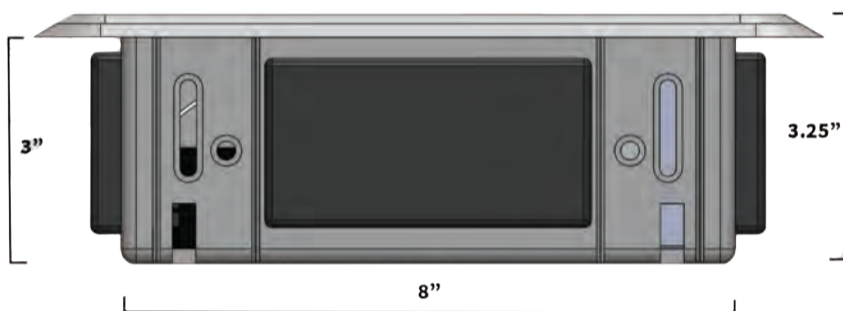

Flush Mount Compact Door

- Complete power and door control solution
- Includes one Sure-Fi DS004 Wiegand Bridge systems
- Connect to any local power, 85-305VAC range
- 12VDC 5.0A power supply
- 12VDC battery chargers/UPS (batteries not included)
- Wire block for quick connection to 12VDC

Sure-Fi Wiegand Wireless Bridge

Works with any Wiegand protocol up to 64 bits

1 Wiegand inputs

2 relay Outputs (Wet or Dry)
Request to exit input (REX)

Side View

Top View

SPECIFICATIONS

Enclosure (main box)

- 10" x 8" x 3"
- UL-50 / cUL Listed enclosure
- NEMA Type 3, 3R, 35, 4, 4X, 6/6P, 12 & Marine Use IP68 enclosure
- Enclosure (to lid)
12.25" x 10.25" x 3.25"

Power

- 12Vdc 5.0A power supply
- Input Voltage 85~305Vac
- Max Power 60 Watts
- 12VDC / 24VDC battery chargers / UPS (batteries not included)