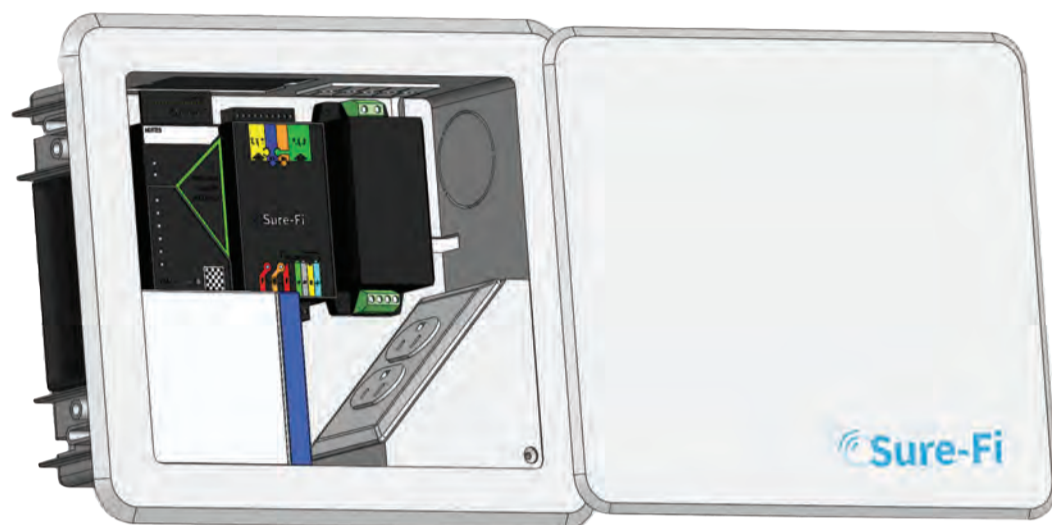

Flush Mount Compact Door

- Complete power and door control solution
- Includes one Sure-Fi DS004 Wiegand Bridge systems
- Connect to any local power, 85-305VAC range
- 12VDC 5.0A power supply
- 12VDC battery chargers/UPS (batteries not included)
- Wire block for quick connection to 12VDC

Sure-Fi Wiegand Wireless Bridge

Works with any Wiegand protocol up to 64 bits

1 Wiegand inputs

2 relay Outputs (Wet or Dry)
Request to exit input (REX)

Side View

Top View

SPECIFICATIONS

Enclosure (main box)

- 10" x 8" x 3"
- UL-50 / cUL Listed enclosure
- NEMA Type 3, 3R, 35, 4, 4X, 6/6P, 12 & Marine Use IP68 enclosure
- Enclosure (to lid)
12.25" x 10.25" x 3.25"

Power

- 12Vdc 5.0A power supply
- Input Voltage 85~305Vac
- Max Power 60 Watts
- 12VDC / 24VDC battery chargers / UPS (batteries not included)