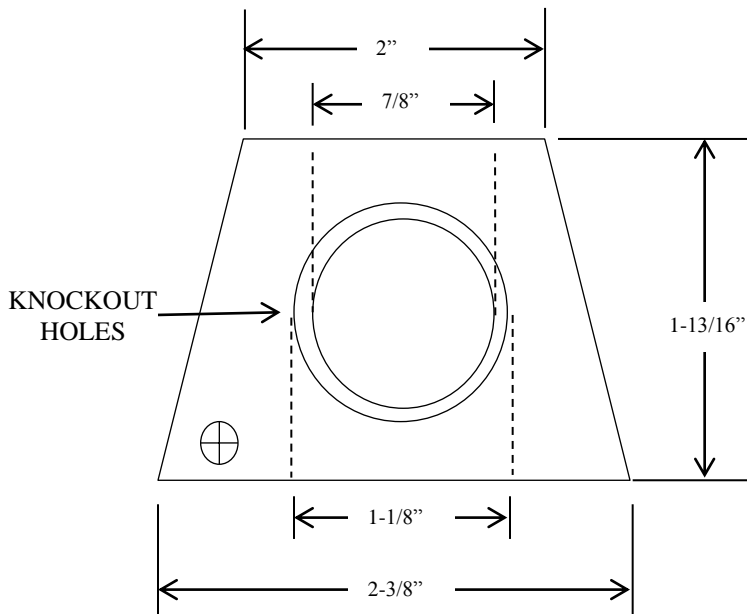

## PBS-1 CONTROL STATION

- NEMA 1
- SURFACE MOUNT
- FULLY GUARDED
- ONE BUTTON CONTROL IN METAL ENCLOSURE
- BUTTON: 5 amp @ 120VAC
- 240VAC MAX GENERAL PURPOSE
- NORMALLY OPEN
- UL LISTED

## DIMENSIONS