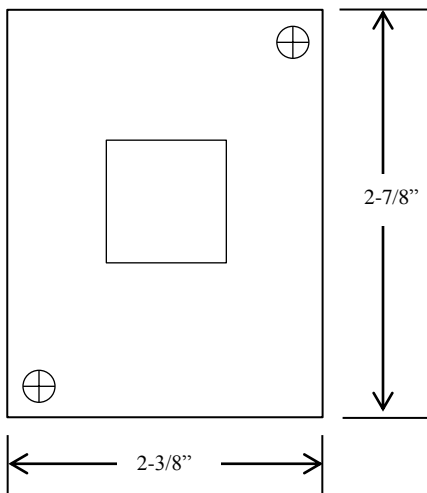

## PBS-1 CONTROL STATION

- NEMA 1
- SURFACE MOUNT
- FULLY GUARDED
- ONE BUTTON CONTROL IN METAL ENCLOSURE
- BUTTON: 5 amp @ 120VAC
- 240VAC MAX GENERAL PURPOSE
- NORMALLY OPEN
- UL LISTED

## DIMENSIONS