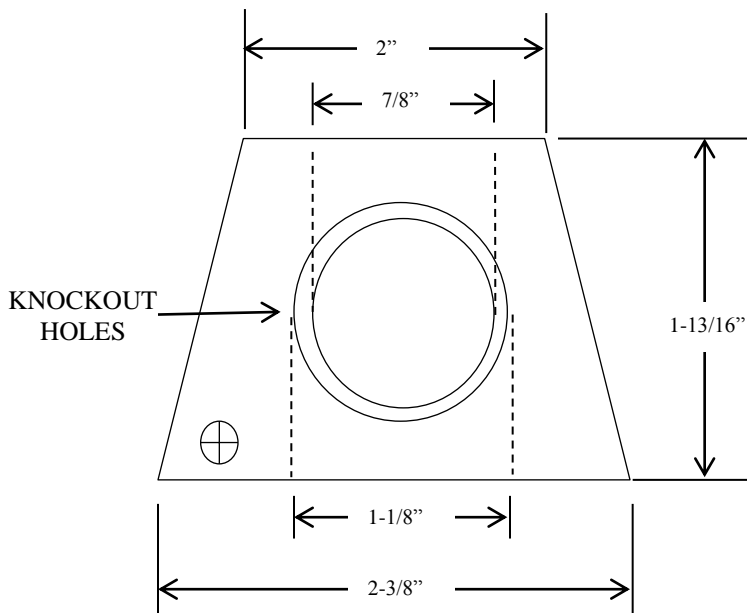

PBS-2 CONTROL STATION

- NEMA 1
- SURFACE MOUNT
- FULLY GUARDED
- TWO BUTTON CONTROL
(OPEN-CLOSE) IN METAL ENCLOSURE
- BUTTON: 5 amp @ 120VAC
- 240VAC MAX GENERAL PURPOSE
- OPEN: NORMALLY OPEN
- CLOSE: NORMALLY OPEN
- UL LISTED

DIMENSIONS

WIRING

www.GateOpenerSafety.com

(888) 378 - 1043

sales@GateOpenerSafety.com