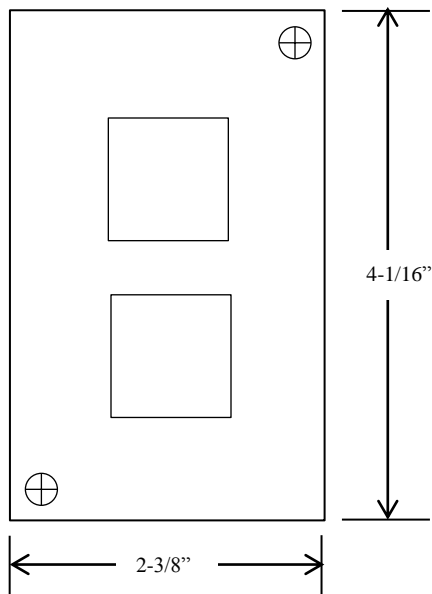

PBS-2 CONTROL STATION

- NEMA 1
- SURFACE MOUNT
- FULLY GUARDED
- TWO BUTTON CONTROL
(OPEN-CLOSE) IN METAL ENCLOSURE
- BUTTON: 5 amp @ 120VAC
- 240VAC MAX GENERAL PURPOSE
- OPEN: NORMALLY OPEN
- CLOSE: NORMALLY OPEN
- UL LISTED

DIMENSIONS

WIRING

www.GateOpenerSafety.com

(888) 378 - 1043

sales@GateOpenerSafety.com