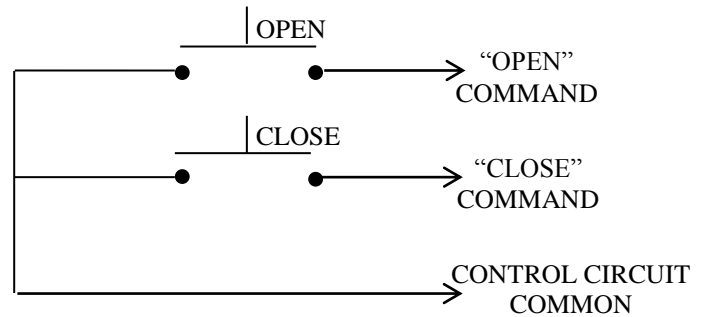

WIRING

www.GateOpenerSafety.com

(888) 378 - 1043

sales@GateOpenerSafety.com