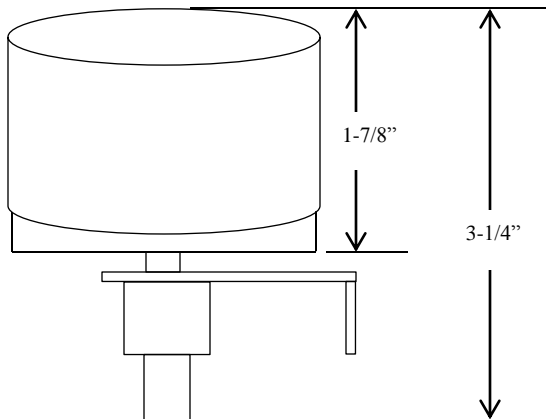

16NO

PNEUMATIC SWITCH

- INTERIOR 2 WIRE PNEUMATIC SWITCH
- PLASTIC ENCLOSURE
- NORMALLY OPEN
- SPST (SINGLE POLE SINGLE THROW)
 - INCREASE SENSITIVITY BY TURNING SCREW CLOCKWISE
 - DECREASE SENSITIVITY BY TURNING SCREW COUNTER-CLOCKWISE
- OPERATING PRESSURE:
 - ¼ OZ. PER SQUARE INCH
 - MAX 20 LBS. PER SQUARE INCH
 - MOMENTARY ACTION ONLY
- RATED: 6 TO 120 VOLT; 2 amp

DIMENSIONS

VIEW WITH COVER REMOVED

Part of the DF Supply, Inc. family
www.gateopenersafety.com

(888) 378-1043

sales@GateOpenerSafety.com