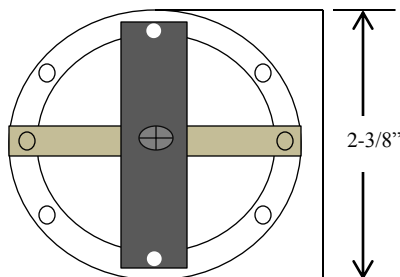

VIEW WITH COVER REMOVED