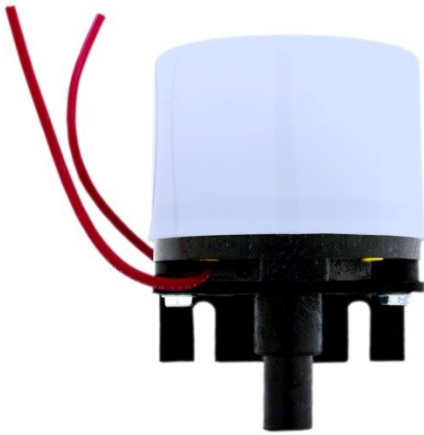

16NO

PNEUMATIC SWITCH

- INTERIOR 2 WIRE PNEUMATIC SWITCH
- PLASTIC ENCLOSURE
- NORMALLY OPEN
- SPST (SINGLE POLE SINGLE THROW)
 - INCREASE SENSITIVITY BY TURNING SCREW CLOCKWISE
 - DECREASE SENSITIVITY BY TURNING SCREW COUNTER-CLOCKWISE
- OPERATING PRESSURE:
 - ¼ OZ. PER SQUARE INCH
 - MAX 20 LBS. PER SQUARE INCH
 - MOMENTARY ACTION ONLY
- RATED: 6 TO 120 VOLT; 2 amp