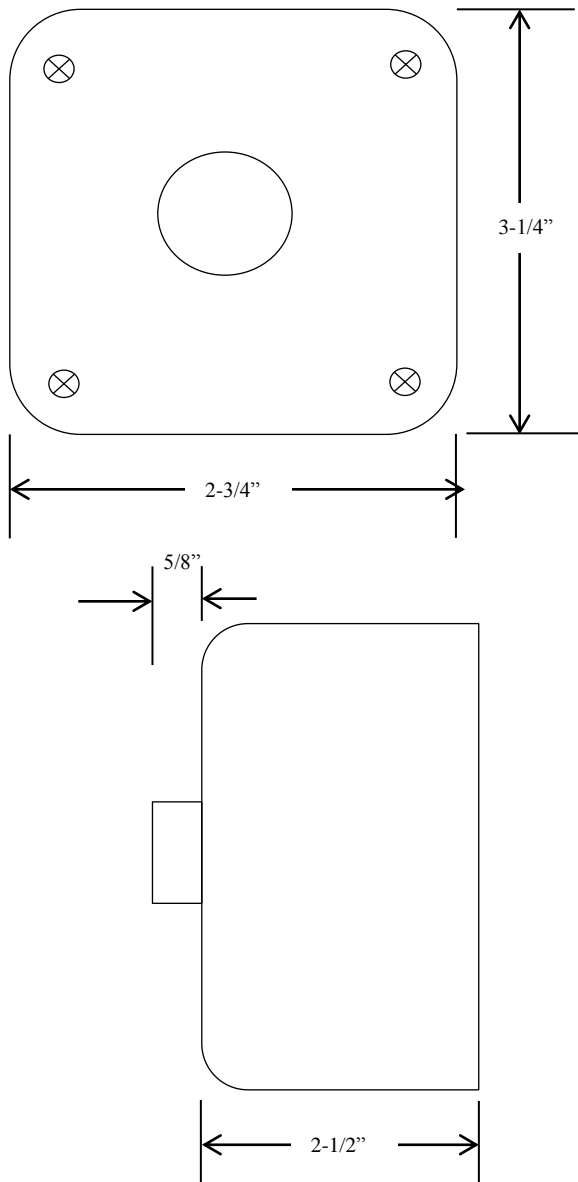

1BXT

EXTERIOR CONTROL STATION

- NEMA 3R, 4, 12
- SURFACE MOUNT
- FULLY GUARDED
- ONE BUTTON CONTROL
- BUTTON: 12 amp @ 600VAC
- DOUBLE POLE CONTACTS:
NORMALLY OPEN & NORMALLY CLOSED
- UL LISTED / CSA APPROVED

DIMENSIONS

WIRING

Part of the DF Supply, Inc. family
www.gateopenersafety.com

(888) 378-1043

sales@GateOpenerSafety.com