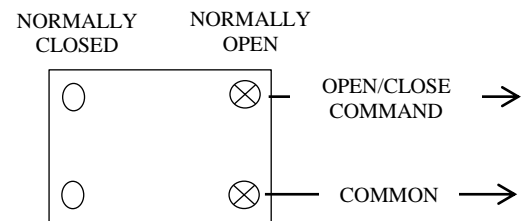

WIRING

Part of the DF Supply, Inc. family
www.gateopenersafety.com

(888) 378-1043

sales@GateOpenerSafety.com