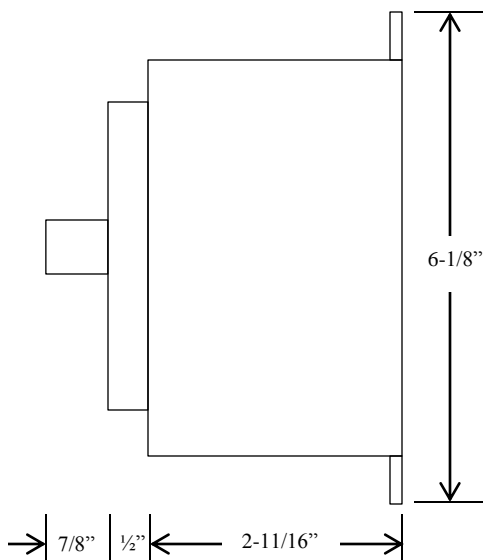

1EBX

CONTROL STATION

- NEMA 7 & 9
- EXPLOSION PROOF ENCLOSURE
- ONE BUTTON CONTROL
- BUTTON: 6 amp @ 125VAC
- NORMALLY OPEN

DISCLAIMER: OUR EXPLOSION PROOF PUSH BUTTONS ARE NOT RATED FOR DIVISION OR CLASS

DIMENSIONS

WIRING

Part of the DF Supply, Inc. family
www.gateopenersafety.com

(888) 378-1043

sales@GateOpenerSafety.com