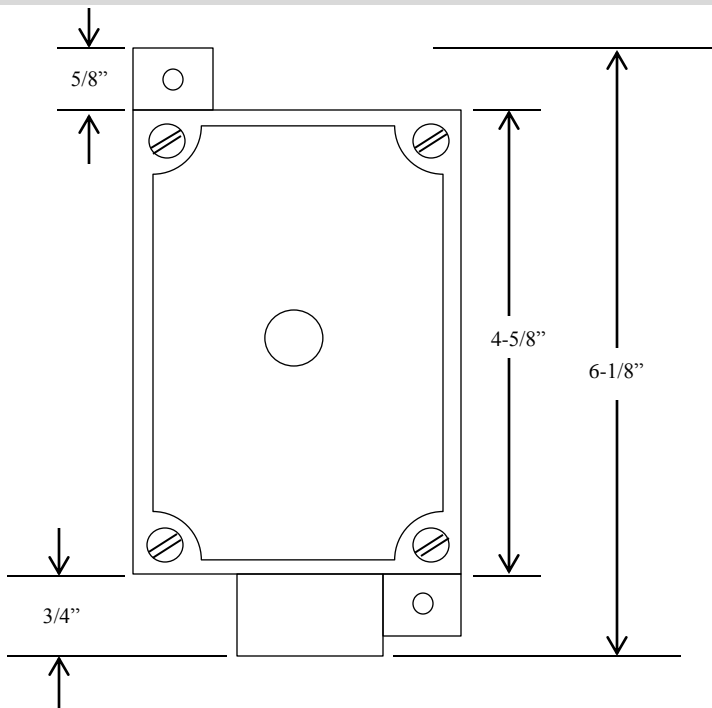

1EBX

CONTROL STATION

- NEMA 7 & 9
- EXPLOSION PROOF ENCLOSURE
- ONE BUTTON CONTROL
- BUTTON: 6 amp @ 125VAC
- NORMALLY OPEN

DISCLAIMER: OUR EXPLOSION PROOF PUSH BUTTONS ARE NOT RATED FOR DIVISION OR CLASS

DIMENSIONS

WIRING

Part of the DF Supply, Inc. family
www.gateopenersafety.com

(888) 378-1043

sales@GateOpenerSafety.com