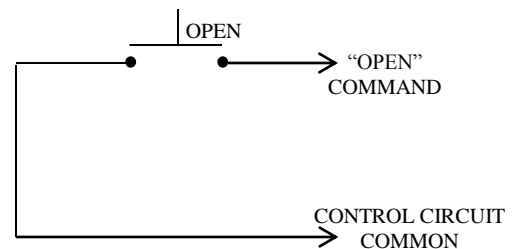

WIRING

Part of the DF Supply, Inc. family
www.gateopenersafety.com

(888) 378-1043

sales@GateOpenerSafety.com