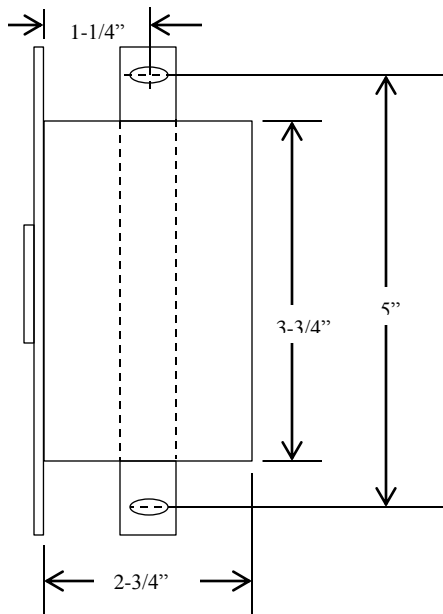

1KF KEYED CONTROL

- NEMA 1
- FLUSH MOUNT
- TWO POSITION (OPEN-CLOSE)
- CENTER RETURN
- BRUSHED ALUMINUM FACEPLATE
- CYLINDER: MORTISE TYPE (5 PIN)
1-1/8" DIAMETER X 1" LENGTH
- KEYSWITCH: 15 amp @ 125/250VAC

AVAILABLE WITH BEST CORE CYLINDER OR EQUIVALENT, SLF TYPE LARGE FORMAT EQUIVALENT, CC (CHANGEABLE CYLINDER) VERSION

DIMENSIONS

WIRING

 **GATEOPENER
SAFETY**

Part of the DF Supply, Inc. family
www.gateopenersafety.com