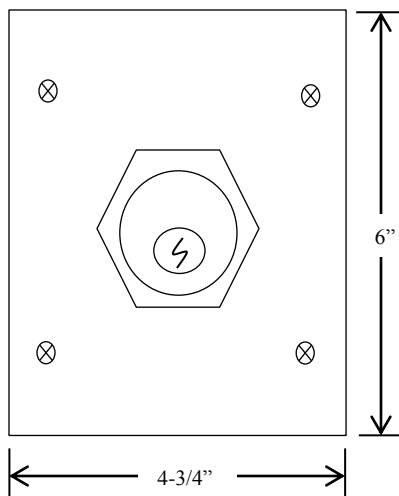

1KF KEYED CONTROL

- NEMA 1
- FLUSH MOUNT
- TWO POSITION (OPEN-CLOSE)
- CENTER RETURN
- BRUSHED ALUMINUM FACEPLATE
- CYLINDER: MORTISE TYPE (5 PIN)
1-1/8" DIAMETER X 1" LENGTH
- KEYSWITCH: 15 amp @ 125/250VAC

AVAILABLE WITH BEST CORE CYLINDER OR EQUIVALENT, SLF TYPE LARGE FORMAT EQUIVALENT, CC (CHANGEABLE CYLINDER) VERSION

DIMENSIONS

WIRING

 **GATEOPENER
SAFETY**

Part of the DF Supply, Inc. family
www.gateopenersafety.com