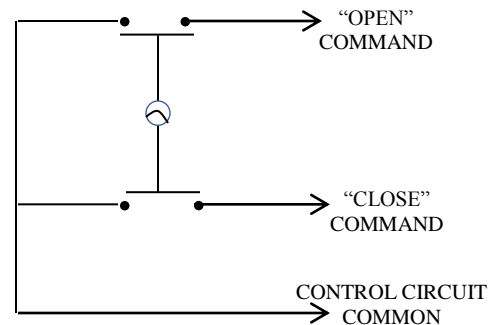

1KF KEYED CONTROL

- NEMA 1
- FLUSH MOUNT
- TWO POSITION (OPEN-CLOSE)
- CENTER RETURN
- BRUSHED ALUMINUM FACEPLATE
- CYLINDER: MORTISE TYPE (5 PIN)
1-1/8" DIAMETER X 1" LENGTH
- KEYSWITCH: 15 amp @ 125/250VAC

AVAILABLE WITH BEST CORE CYLINDER OR EQUIVALENT, SLF TYPE LARGE FORMAT EQUIVALENT, CC (CHANGEABLE CYLINDER) VERSION

DIMENSIONS

WIRING

 **GATEOPENER
SAFETY**

Part of the DF Supply, Inc. family
www.gateopenersafety.com