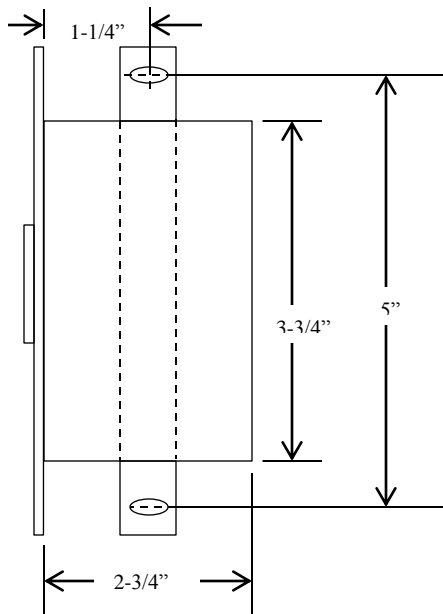

1KF KEYED CONTROL

- NEMA 1
- FLUSH MOUNT
- TWO POSITION (OPEN-CLOSE)
- CENTER RETURN
- BRUSHED ALUMINUM FACEPLATE
- CYLINDER: MORTISE TYPE (5 PIN)
1-1/8" DIAMETER X 1" LENGTH
- KEYSWITCH: 15 amp @ 125/250VAC

AVAILABLE WITH BEST CORE CYLINDER OR EQUIVALENT, SLF TYPE LARGE FORMAT EQUIVALENT, CC (CHANGEABLE CYLINDER) VERSION

DIMENSIONS

WIRING

Part of the DF Supply, Inc. family
www.gateopenersafety.com

(888) 378-1043