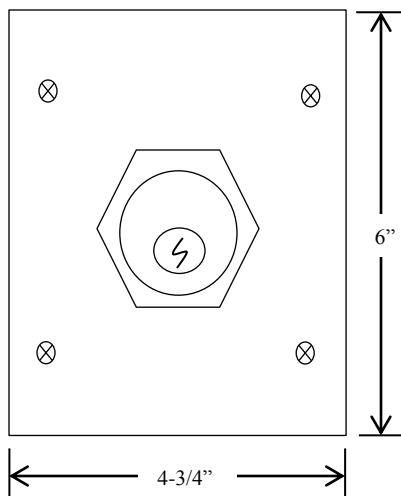

1KF KEYED CONTROL

- NEMA 1
- FLUSH MOUNT
- TWO POSITION (OPEN-CLOSE)
- CENTER RETURN
- BRUSHED ALUMINUM FACEPLATE
- CYLINDER: MORTISE TYPE (5 PIN)
1-1/8" DIAMETER X 1" LENGTH
- KEYSWITCH: 15 amp @ 125/250VAC

AVAILABLE WITH BEST CORE CYLINDER OR EQUIVALENT, SLF TYPE LARGE FORMAT EQUIVALENT, CC (CHANGEABLE CYLINDER) VERSION

DIMENSIONS

WIRING

Part of the DF Supply, Inc. family
www.gateopenersafety.com

(888) 378-1043