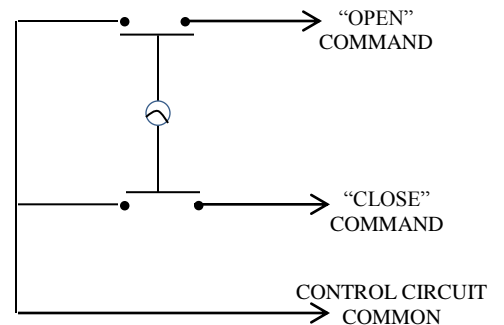

1KF KEYED CONTROL

- NEMA 1
- FLUSH MOUNT
- TWO POSITION (OPEN-CLOSE)
- CENTER RETURN
- BRUSHED ALUMINUM FACEPLATE
- CYLINDER: MORTISE TYPE (5 PIN)
1-1/8" DIAMETER X 1" LENGTH
- KEYSWITCH: 15 amp @ 125/250VAC

AVAILABLE WITH BEST CORE CYLINDER OR EQUIVALENT, SLF TYPE LARGE FORMAT EQUIVALENT, CC (CHANGEABLE CYLINDER) VERSION

DIMENSIONS

WIRING

Part of the DF Supply, Inc. family
www.gateopenersafety.com

(888) 378-1043