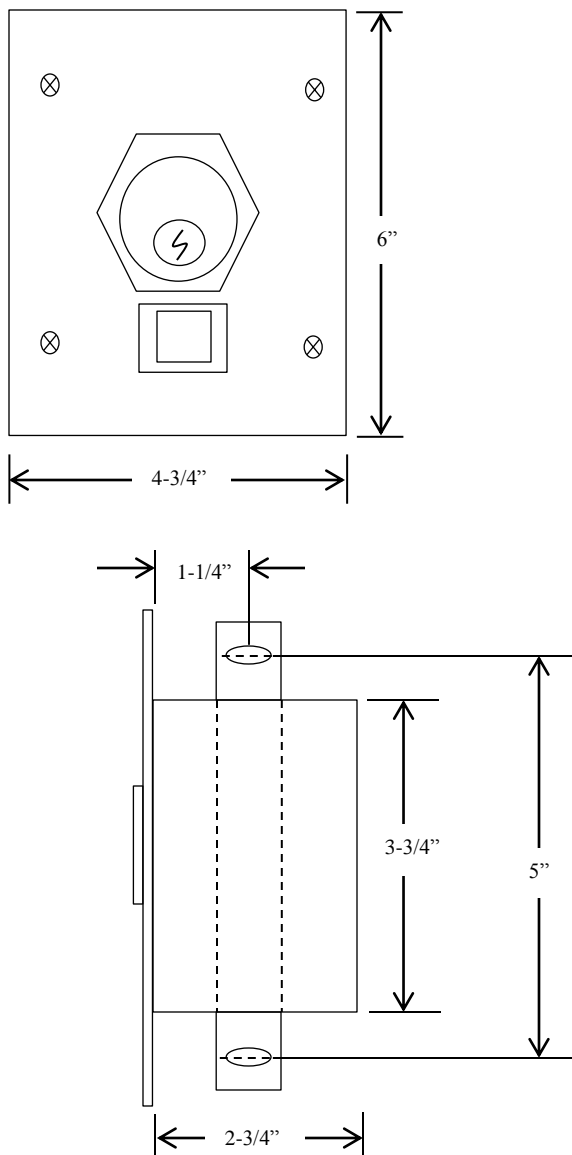

1KFS

KEYED CONTROL

- NEMA 1
- FLUSH MOUNT
- TAMPER-PROOF
- TWO POSITION (OPEN-CLOSE) WITH STOP BUTTON
- CENTER RETURN
- BRUSHED ALUMINUM FACEPLATE
- CYLINDER: MORTISE TYPE (5 PIN)
1-1/8" DIAMETER X 1" LENGTH
- KEYSWITCH: 15 amp @ 125/250VAC

AVAILABLE WITH BEST CORE CYLINDER OR EQUIVALENT, SLF TYPE LARGE FORMAT EQUIVALENT, CC (CHANGEABLE CYLINDER) VERSION

DIMENSIONS

WIRING

Part of the DF Supply, Inc. family
www.gateopenersafety.com

(888) 378-1043