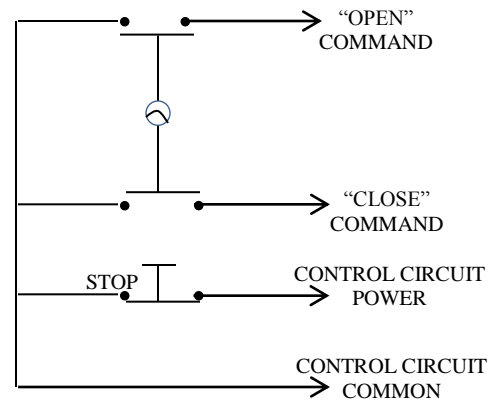

1KFS

KEYED CONTROL

- NEMA 1
- FLUSH MOUNT
- TAMPER-PROOF
- TWO POSITION (OPEN-CLOSE) WITH STOP BUTTON
- CENTER RETURN
- BRUSHED ALUMINUM FACEPLATE
- CYLINDER: MORTISE TYPE (5 PIN)
1-1/8" DIAMETER X 1" LENGTH
- KEYSWITCH: 15 amp @ 125/250VAC

AVAILABLE WITH BEST CORE CYLINDER OR EQUIVALENT, SLF TYPE LARGE FORMAT EQUIVALENT, CC (CHANGEABLE CYLINDER) VERSION

DIMENSIONS

WIRING

Part of the DF Supply, Inc. family
www.gateopenersafety.com

(888) 378-1043