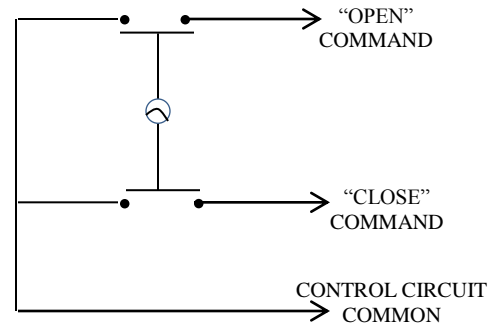

WIRING

Part of the DF Supply, Inc. family
www.gateopenersafety.com

(888) 378-1043

sales@GateOpenerSafety.com