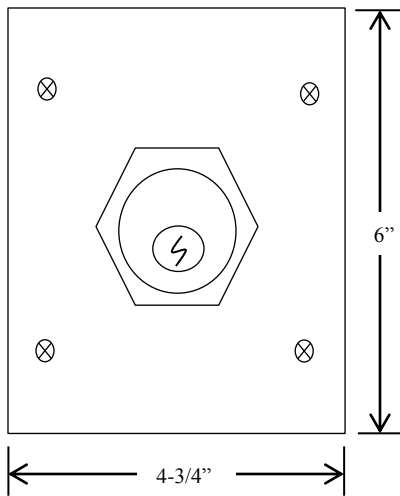

## KEYED CONTROL

- EXTERIOR FLUSH MOUNT
- TWO POSITION (OPEN-CLOSE)
- CENTER RETURN
- BRUSHED ALUMINUM FACEPLATE
- CYLINDER: MORTISE TYPE (5 PIN)  
1-1/8" DIAMETER X 1" LENGTH
- KEYSWITCH: 15 amp @ 125/250VAC

AVAILABLE WITH BEST CORE CYLINDER OR EQUIVALENT, SLF TYPE LARGE FORMAT EQUIVALENT, CC (CHANGEABLE CYLINDER) VERSION

## DIMENSIONS