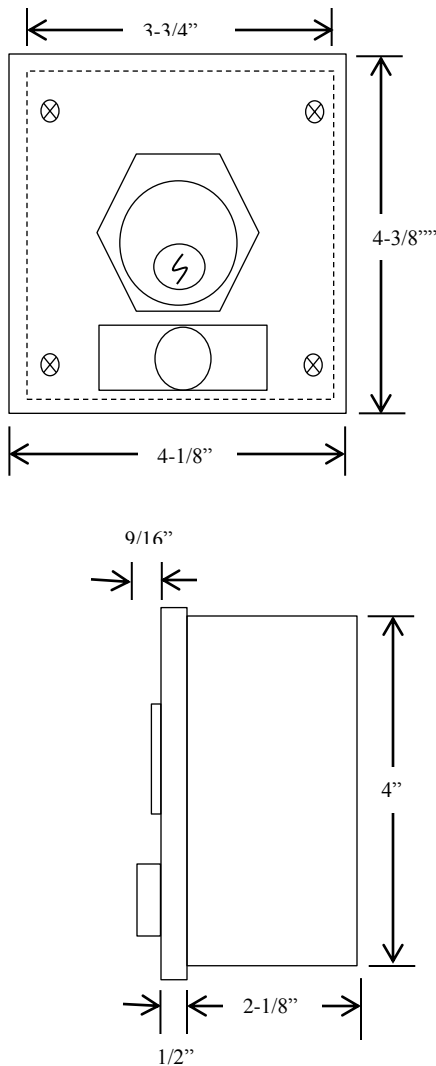

1KXS

KEYED CONTROL

DIMENSIONS

- NEMA 3R, 4, 12
- SURFACE MOUNT
- TAMPER-PROOF
- TWO POSITION (OPEN-CLOSE) WITH STOP BUTTON
- CENTER RETURN
- ALUMINUM DIE CAST ENCLOSURE
- CYLINDER: MORTISE TYPE (5 PIN)
1-1/8" DIAMETER X 1" LENGTH
- KEYSWITCH: 15 amp @ 125/250VAC

AVAILABLE WITH BEST CORE CYLINDER OR EQUIVALENT, SLF TYPE LARGE FORMAT EQUIVALENT, CC (CHANGEABLE CYLINDER) VERSION

WIRING

Part of the DF Supply, Inc. family
www.gateopenersafety.com

(888) 378-1043

sales@GateOpenerSafety.com