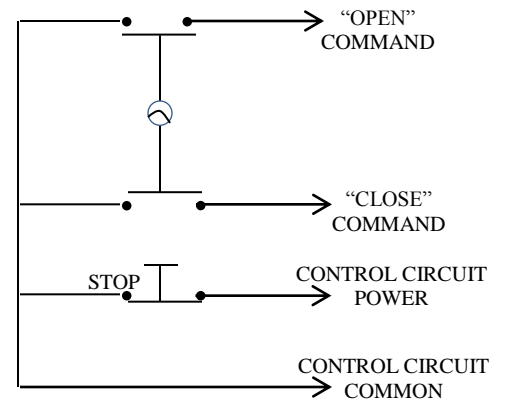

1KXS

KEYED CONTROL

DIMENSIONS

- NEMA 3R, 4, 12
- SURFACE MOUNT
- TAMPER-PROOF
- TWO POSITION (OPEN-CLOSE) WITH STOP BUTTON
- CENTER RETURN
- ALUMINUM DIE CAST ENCLOSURE
- CYLINDER: MORTISE TYPE (5 PIN)
1-1/8" DIAMETER X 1" LENGTH
- KEYSWITCH: 15 amp @ 125/250VAC

AVAILABLE WITH BEST CORE CYLINDER OR EQUIVALENT, SLF TYPE LARGE FORMAT EQUIVALENT, CC (CHANGEABLE CYLINDER) VERSION

WIRING

Part of the DF Supply, Inc. family
www.gateopenersafety.com

(888) 378-1043

sales@GateOpenerSafety.com