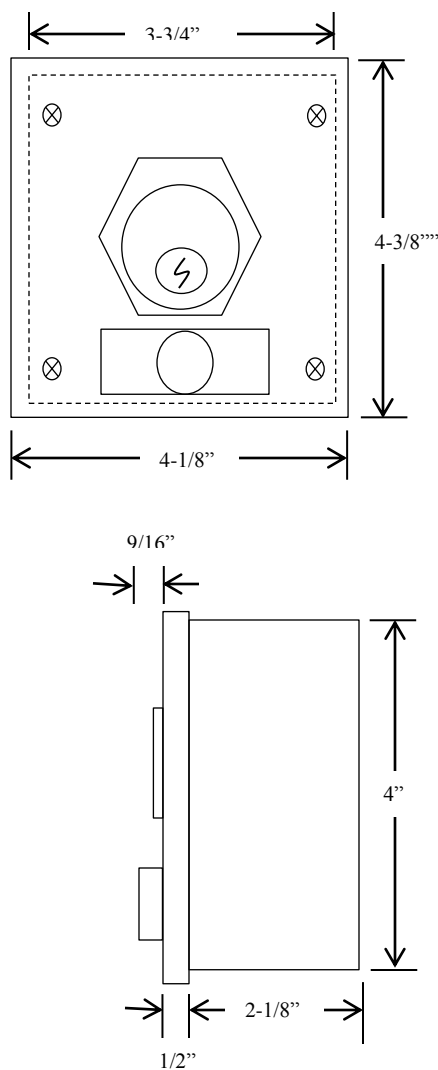

## DIMENSIONS

## 1KXS KEYED CONTROL

- NEMA 3R, 4, 12
- SURFACE MOUNT
- TAMPER-PROOF
- TWO POSITION (OPEN-CLOSE) WITH STOP BUTTON
- CENTER RETURN
- ALUMINUM DIE CAST ENCLOSURE
- CYLINDER: MORTISE TYPE (5 PIN)  
1-1/8" DIAMETER X 1" LENGTH
- KEYSWITCH: 15 amp @ 125/250VAC

AVAILABLE WITH BEST CORE CYLINDER OR EQUIVALENT, SLF TYPE LARGE FORMAT EQUIVALENT, CC (CHANGEABLE CYLINDER) VERSION