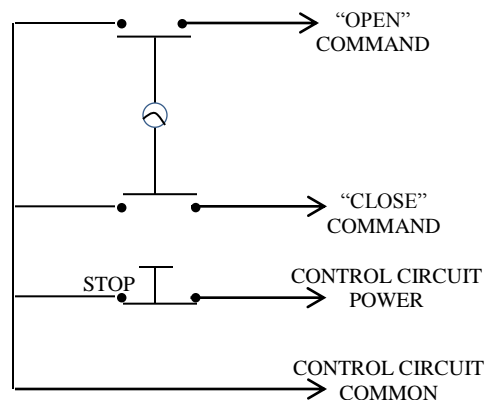

WIRING

Part of the DF Supply, Inc. family
www.gateopenersafety.com

(888) 378-1043

sales@GateOpenerSafety.com