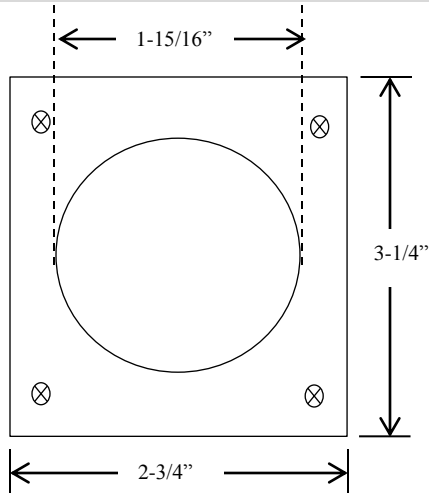

1MHC

MUSHROOM HEAD CONTROL

- NEMA 3R, 4, 12
- SURFACE MOUNT
- DOUBLE POLE CONTACTS
NORMALLY OPEN & NORMALLY CLOSED
- BUTTON: 12 amp @ 600VAC

UL LISTED / CSA APPROVED

DIMENSIONS

WIRING

FOR OPEN - CLOSE

FOR STOP