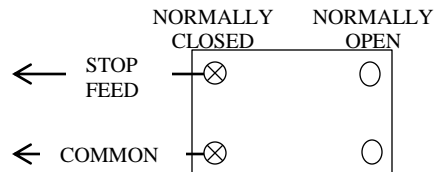

1MHC

MUSHROOM HEAD CONTROL

- NEMA 3R, 4, 12
- SURFACE MOUNT
- DOUBLE POLE CONTACTS
NORMALLY OPEN & NORMALLY CLOSED
- BUTTON: 12 amp @ 600VAC

UL LISTED / CSA APPROVED

DIMENSIONS

WIRING

FOR OPEN - CLOSE

FOR STOP