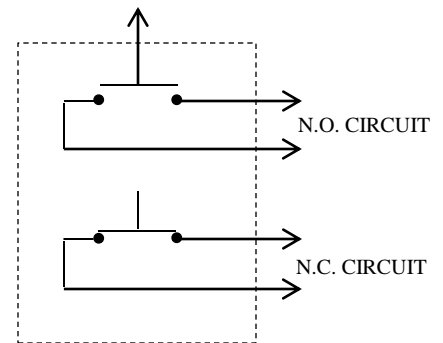

1MHD

MUSHROOM HEAD CONTROL

- NEMA 3R, 4, 12
- SURFACE MOUNT
- METAL ENCLOSURE
- HEAVY DUTY
- DOUBLE POLE CONTACTS
NORMALLY OPEN & NORMALLY CLOSED
- BUTTON: 3 amp @ 240VAC

DIMENSIONS

WIRING

Part of the DF Supply, Inc. family
www.gateopenersafety.com