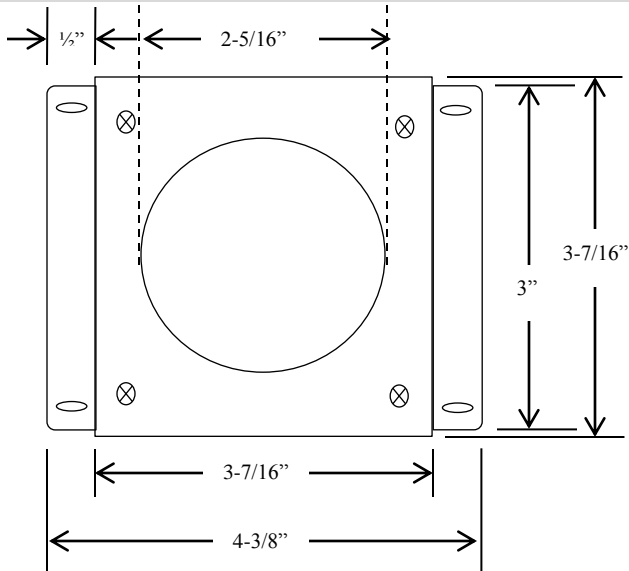

1MHD

MUSHROOM HEAD CONTROL

- NEMA 3R, 4, 12
- SURFACE MOUNT
- METAL ENCLOSURE
- HEAVY DUTY
- DOUBLE POLE CONTACTS
NORMALLY OPEN & NORMALLY CLOSED
- BUTTON: 3 amp @ 240VAC

DIMENSIONS

WIRING

Part of the DF Supply, Inc. family
www.gateopenersafety.com