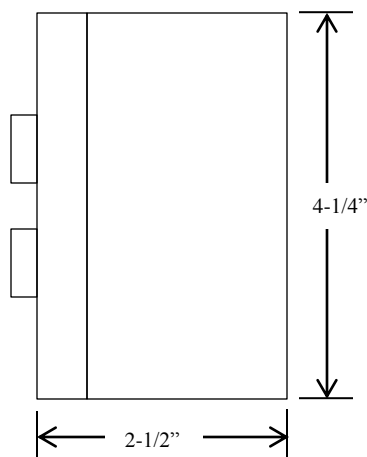

2B4X

EXTERIOR CONTROL STATION

- NEMA 3R, 4, 4X
- SURFACE MOUNT
- FULLY GUARDED
- CORROSION RESISTANT ENCLOSURE (ROSITE)
- TWO BUTTON CONTROL (OPEN-CLOSE)
- BUTTON: 6 amp @ 125/250VAC
- OPEN: NORMALLY OPEN
- CLOSE: NORMALLY OPEN

UL LISTED

DIMENSIONS

WIRING

Part of the DF Supply, Inc. family
www.gateopenersafety.com

(888) 378-1043

sales@GateOpenerSafety.com