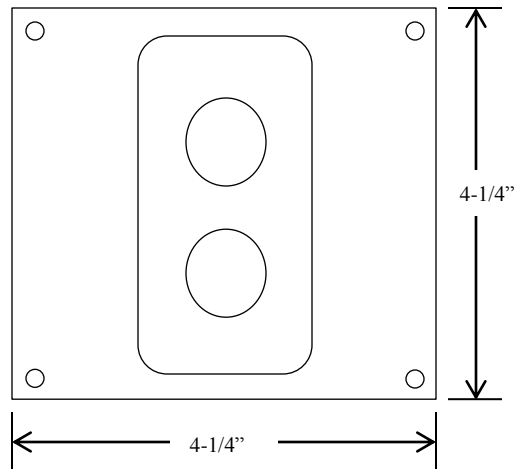

2B4X

EXTERIOR CONTROL STATION

- NEMA 3R, 4, 4X
- SURFACE MOUNT
- FULLY GUARDED
- CORROSION RESISTANT ENCLOSURE (ROSITE)
- TWO BUTTON CONTROL (OPEN-CLOSE)
- BUTTON: 6 amp @ 125/250VAC
- OPEN: NORMALLY OPEN
- CLOSE: NORMALLY OPEN

UL LISTED

DIMENSIONS

WIRING

Part of the DF Supply, Inc. family
www.gateopenersafety.com

(888) 378-1043

sales@GateOpenerSafety.com