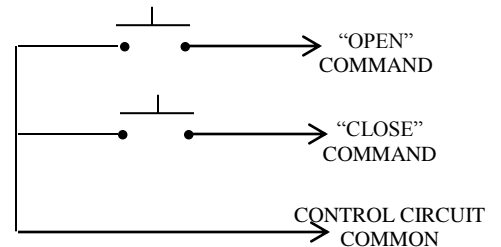

WIRING

Part of the DF Supply, Inc. family
www.gateopenersafety.com

(888) 378-1043

sales@GateOpenerSafety.com