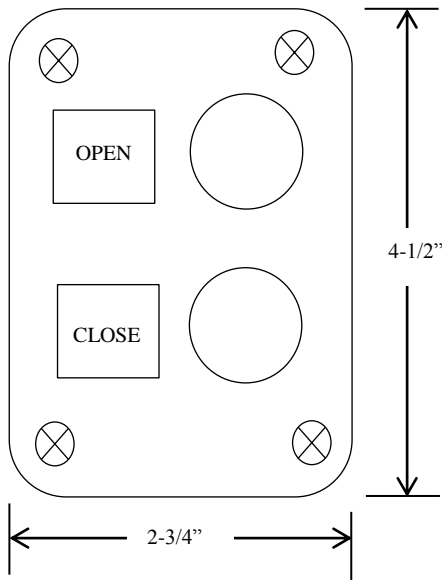

2BXT EXTERIOR CONTROL STATION

- NEMA 3R, 4, 12
- SURFACE MOUNT
- FULLY GUARDED
- TWO BUTTON CONTROL (OPEN-CLOSE)
- BUTTON: 12 amp @ 600VAC
- DOUBLE POLE CONTACTS:
 - OPEN: NORMALLY OPEN & NORMALLY CLOSED
 - CLOSE: NORMALLY OPEN & NORMALLY CLOSED
- UL LISTED / CSA APPROVED

DIMENSIONS

WIRING

Part of the DF Supply, Inc. family
www.gateopener.com

(888) 378-1043

sales@GateOpenerSafety.com