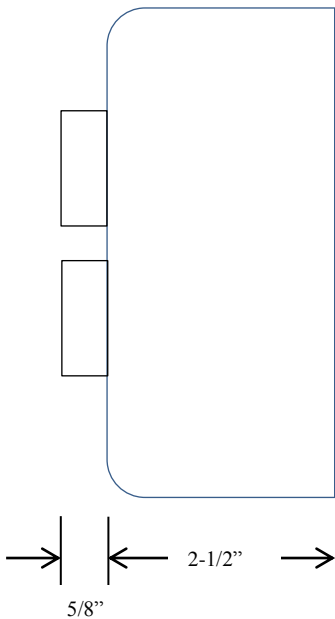

2BXT EXTERIOR CONTROL STATION

- NEMA 3R, 4, 12
- SURFACE MOUNT
- FULLY GUARDED
- TWO BUTTON CONTROL (OPEN-CLOSE)
- BUTTON: 12 amp @ 600VAC
- DOUBLE POLE CONTACTS:
 - OPEN: NORMALLY OPEN & NORMALLY CLOSED
 - CLOSE: NORMALLY OPEN & NORMALLY CLOSED
- UL LISTED / CSA APPROVED

DIMENSIONS

WIRING

Part of the DF Supply, Inc. family
www.gateopener.com

(888) 378-1043

sales@GateOpenerSafety.com