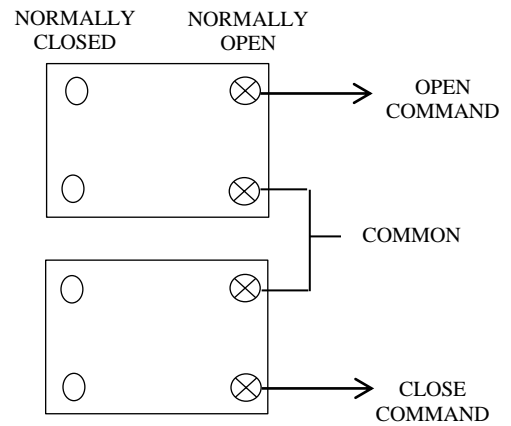

WIRING

Part of the DF Supply, Inc. family
www.gateopener.com

(888) 378-1043

sales@GateOpenerSafety.com