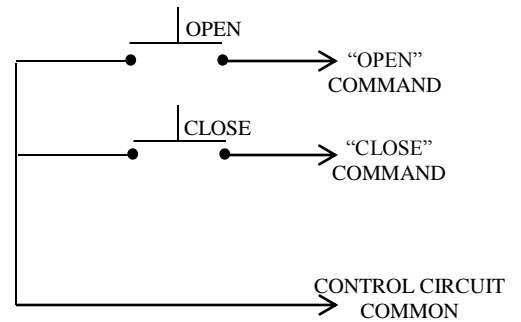

WIRING

Part of the DF Supply, Inc. family
www.gateopenersafety.com

(888) 378-1043

sales@GateOpenerSafety.com