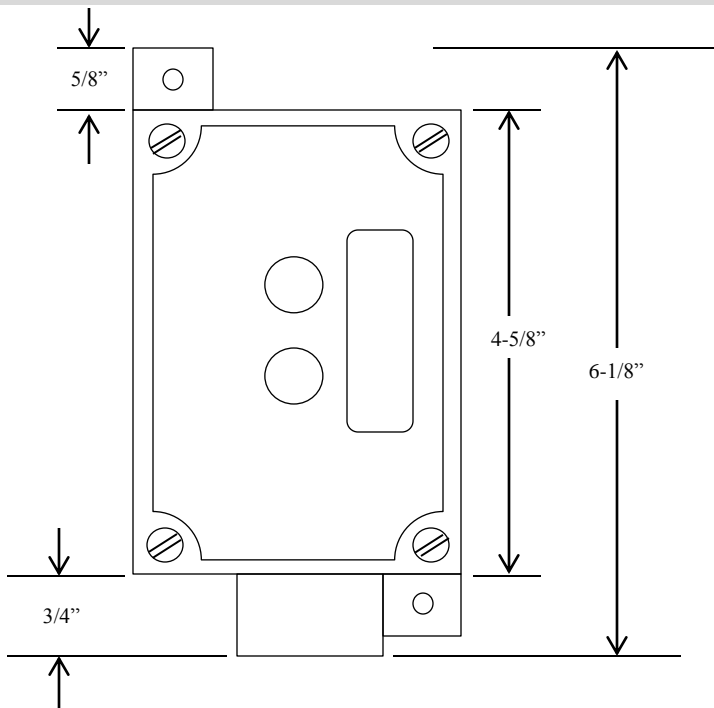

# 2EBX CONTROL STATION

- NEMA 7 & 9
- EXPLOSION PROOF ENCLOSURE
- TWO BUTTON CONTROL (OPEN-CLOSE)
- BUTTON: 6 amp @ 125VAC
- OPEN: NORMALLY OPEN
- CLOSE: NORMALLY OPEN

DISCLAIMER: OUR EXPLOSION PROOF PUSH BUTTONS ARE NOT RATED FOR DIVISION OR CLASS

## DIMENSIONS