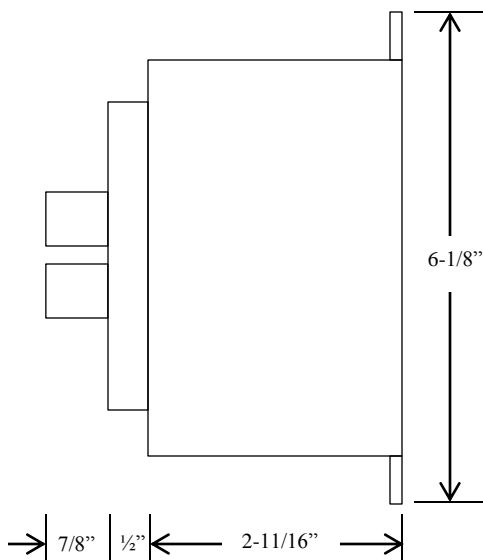

# 2EBX CONTROL STATION

- NEMA 7 & 9
- EXPLOSION PROOF ENCLOSURE
- TWO BUTTON CONTROL (OPEN-CLOSE)
- BUTTON: 6 amp @ 125VAC
- OPEN: NORMALLY OPEN
- CLOSE: NORMALLY OPEN

DISCLAIMER: OUR EXPLOSION PROOF PUSH BUTTONS ARE NOT RATED FOR DIVISION OR CLASS

## DIMENSIONS