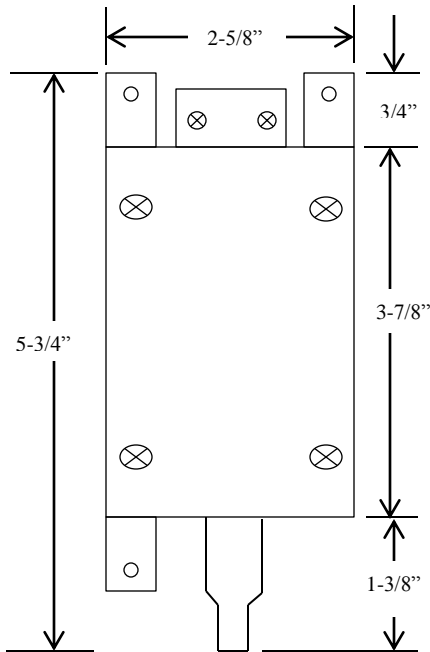

32NO-MOS PNEUMATIC SWITCH

- EXTERIOR 3 WIRE PNEUMATIC SWITCH
- PLASTIC ENCLOSURE
- NORMALLY OPEN & NORMALLY CLOSED
- OPERATING PRESSURE:
 - ¼ OZ. PER SQUARE INCH
 - MAX 20 LBS. PER SQUARE INCH
 - MOMENTARY ACTION ONLY
- RATED: 6 TO 220 VOLT

DIMENSIONS

WIRING

WIRE	CONTACT
RED	NORMALLY CLOSED
WHITE	COMMON
GREEN	NORMALLY OPEN

Part of the DF Supply, Inc. family
www.gateopenersafety.com

(888) 378-1043

sales@GateOpenerSafety.com