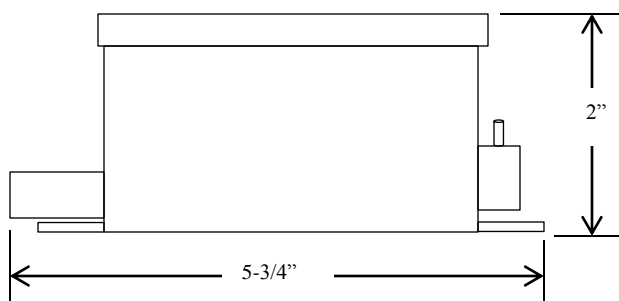

32NO-MOS PNEUMATIC SWITCH

- EXTERIOR 3 WIRE PNEUMATIC SWITCH
- PLASTIC ENCLOSURE
- NORMALLY OPEN & NORMALLY CLOSED
- OPERATING PRESSURE:
 - ¼ OZ. PER SQUARE INCH
 - MAX 20 LBS. PER SQUARE INCH
 - MOMENTARY ACTION ONLY
- RATED: 6 TO 220 VOLT

DIMENSIONS

WIRING

WIRE	CONTACT
RED	NORMALLY CLOSED
WHITE	COMMON
GREEN	NORMALLY OPEN

Part of the DF Supply, Inc. family
www.gateopenersafety.com

(888) 378-1043

sales@GateOpenerSafety.com