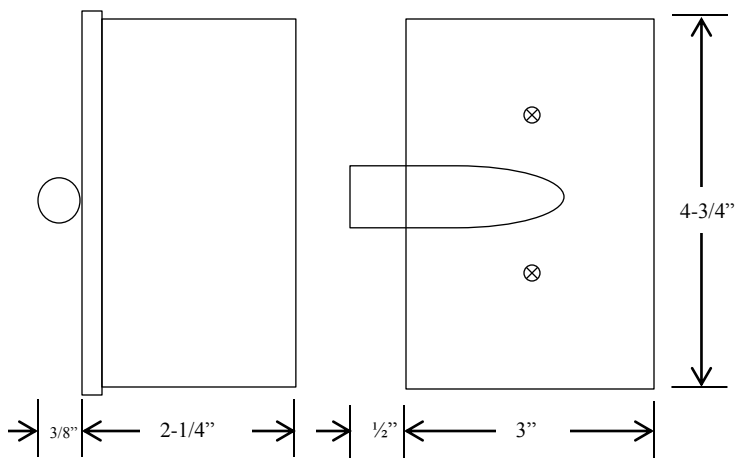

32SPDT PNEUMATIC SWITCH

- EXTERIOR 3 WIRE PNEUMATIC SWITCH
- METAL ENCLOSURE
- NORMALLY OPEN & NORMALLY CLOSED
- SPDT (SINGLE POLE DOUBLE THROW)
 - INCREASE SENSITIVITY TURN EITHER SCREW CLOCKWISE
 - DECREASE SENSITIVITY TURN EITHER SCREW COUNTER-CLOCKWISE
- OPERATING PRESSURE:
 - ¼ OZ. PER SQUARE INCH
 - MAX 20 LBS. PER SQUARE INCH
 - MOMENTARY ACTION ONLY
- RATED: 6 TO 120 VOLT; 2 amp

DIMENSIONS

WIRING

| WIRE | CONTACT |
|--------|-----------------|
| RED | COMMON |
| BLUE | NORMALLY CLOSED |
| YELLOW | NORMALLY OPEN |

Part of the DF Supply, Inc. family
www.gateopenersafety.com

(888) 378-1043