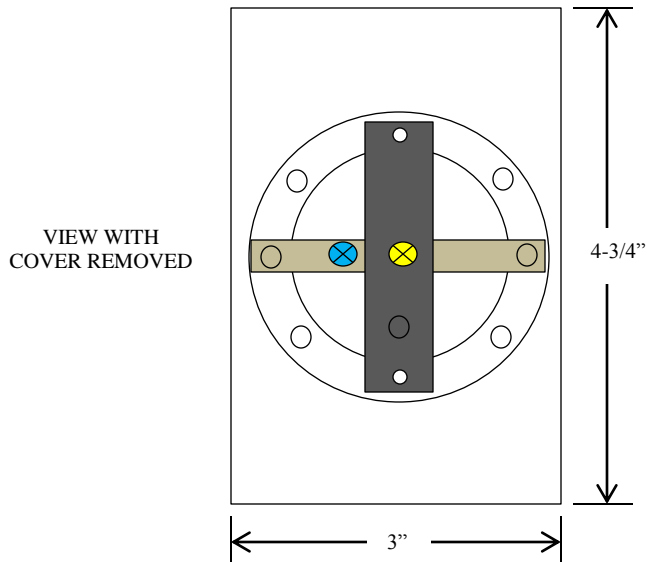

32SPDT PNEUMATIC SWITCH

- EXTERIOR 3 WIRE PNEUMATIC SWITCH
- METAL ENCLOSURE
- NORMALLY OPEN & NORMALLY CLOSED
- SPDT (SINGLE POLE DOUBLE THROW)
 - INCREASE SENSITIVITY TURN EITHER SCREW CLOCKWISE
 - DECREASE SENSITIVITY TURN EITHER SCREW COUNTER-CLOCKWISE
- OPERATING PRESSURE:
 - ¼ OZ. PER SQUARE INCH
 - MAX 20 LBS. PER SQUARE INCH
 - MOMENTARY ACTION ONLY
- RATED: 6 TO 120 VOLT; 2 amp

DIMENSIONS

WIRING

| WIRE | CONTACT |
|--------|-----------------|
| RED | COMMON |
| BLUE | NORMALLY CLOSED |
| YELLOW | NORMALLY OPEN |

Part of the DF Supply, Inc. family
www.gateopenersafety.com

(888) 378-1043