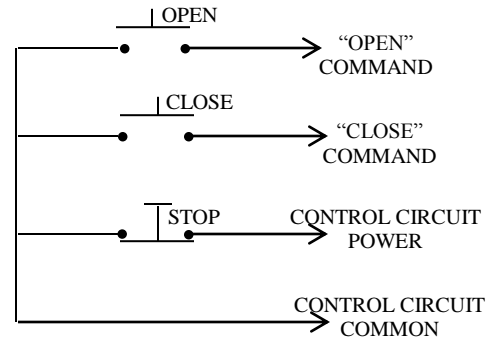

WIRING

Part of the DF Supply, Inc. family
www.gateopenersafety.com

(888) 378-1043

sales@GateOpenerSafety.com