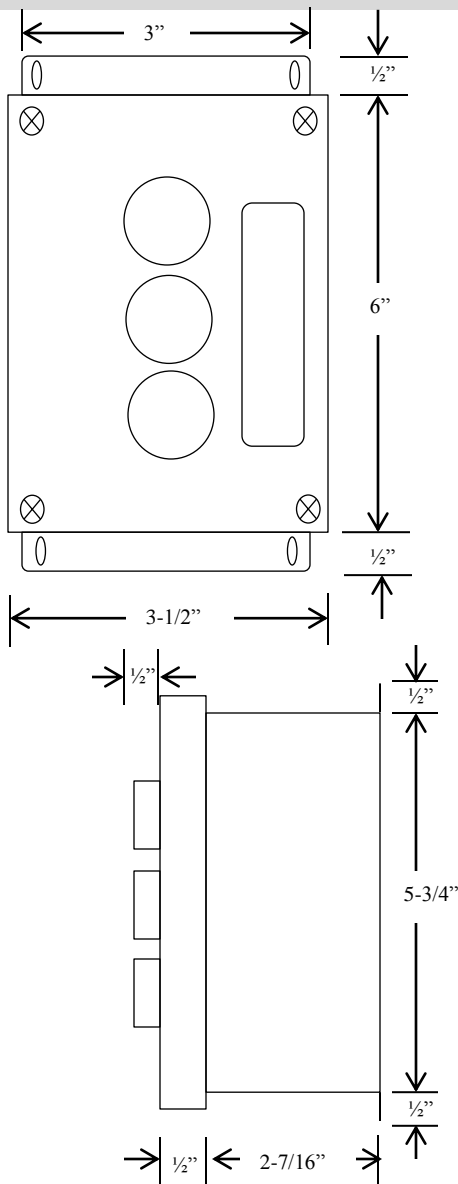

3B4X-SS

EXTERIOR CONTROL STATION

- NEMA 3R, 4, 4X
- SURFACE MOUNT
- FULLY GUARDED
- CORROSION RESISTANT IN A STAINLESS STEEL ENCLOSURE
- THREE BUTTON CONTROL (OPEN-CLOSE-STOP)
- BUTTON: 6 amp @ 125/250VAC
- OPEN: NORMALLY OPEN
- CLOSE: NORMALLY OPEN
- STOP: NORMALLY CLOSED

DIMENSIONS

WIRING

Part of the DF Supply, Inc. family
www.gateopenersafety.com

(888) 378-1043

sales@GateOpenerSafety.com