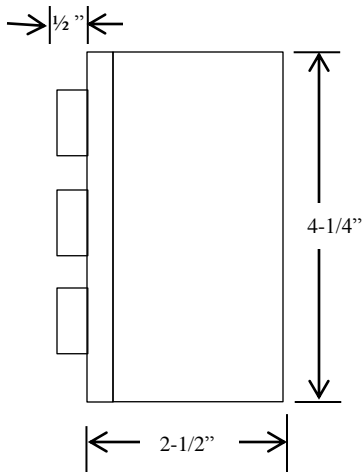

3B4XL

EXTERIOR CONTROL STATION WITH KEYED LOCKOUT

- NEMA 3R, 4, 4X
- SURFACE MOUNT
- FULLY GUARDED
- CORROSION RESISTANT ENCLOSURE (ROSITE)
- THREE BUTTON CONTROL (OPEN-CLOSE-STOP) WITH KEYED LOCKOUT (ON-OFF)
- BUTTON: 6 amp @ 125/250VAC
- OPEN: NORMALLY OPEN
- CLOSE: NORMALLY OPEN
- STOP: NORMALLY CLOSED
- KEYSWITCH: 4 amp @ 250VAC

DIMENSIONS

WIRING

Part of the DF Supply, Inc. family
www.gateopenersafety.com

(888) 378-1043

sales@GateOpenerSafety.com