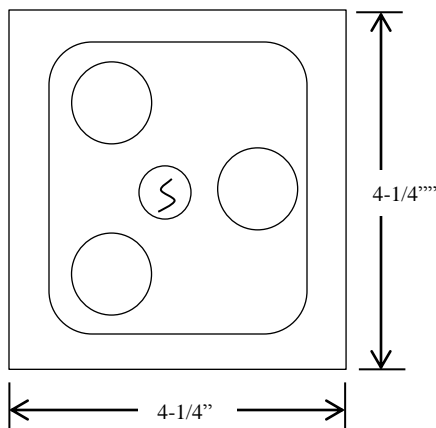

3B4XL

EXTERIOR CONTROL STATION WITH KEYED LOCKOUT

- NEMA 3R, 4, 4X
- SURFACE MOUNT
- FULLY GUARDED
- CORROSION RESISTANT ENCLOSURE (ROSITE)
- THREE BUTTON CONTROL (OPEN-CLOSE-STOP) WITH KEYED LOCKOUT (ON-OFF)
- BUTTON: 6 amp @ 125/250VAC
- OPEN: NORMALLY OPEN
- CLOSE: NORMALLY OPEN
- STOP: NORMALLY CLOSED
- KEYSWITCH: 4 amp @ 250VAC

DIMENSIONS

WIRING

Part of the DF Supply, Inc. family
www.gateopenersafety.com

(888) 378-1043

sales@GateOpenerSafety.com