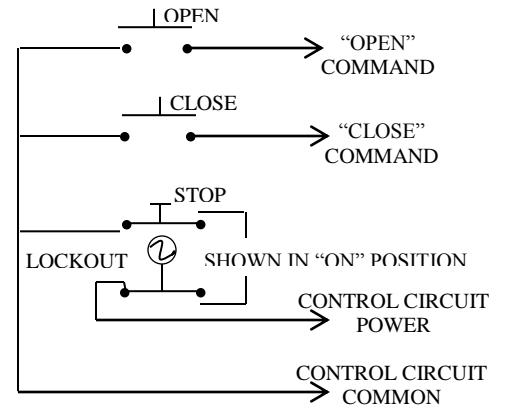

WIRING

Part of the DF Supply, Inc. family
www.gateopenersafety.com

(888) 378-1043

sales@GateOpenerSafety.com