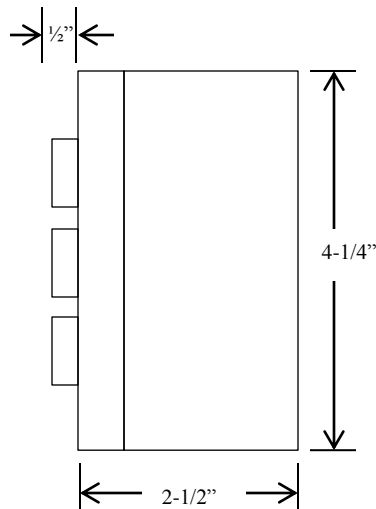

3B4X

EXTERIOR CONTROL STATION

- NEMA 3R, 4, 4X
- SURFACE MOUNT
- FULLY GUARDED
- CORROSION RESISTANT ENCLOSURE (ROSITE)
- THREE BUTTON CONTROL (OPEN-CLOSE-STOP)
- BUTTON: 6 amp @ 125/250VAC
- OPEN: NORMALLY OPEN
- CLOSE: NORMALLY OPEN
- STOP: NORMALLY CLOSED

DIMENSIONS

WIRING

Part of the DF Supply, Inc. family
www.gateopenersafety.com

(888) 378-1043

sales@GateOpenerSafety.com