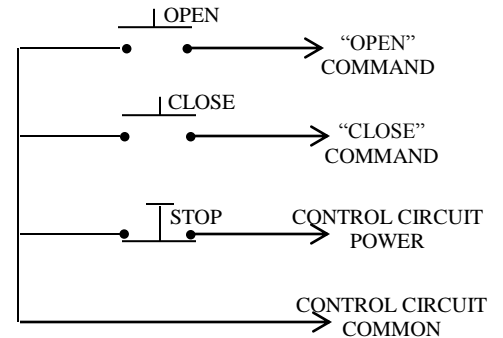

WIRING

Part of the DF Supply, Inc. family
www.gateopenersafety.com

(888) 378-1043

sales@GateOpenerSafety.com