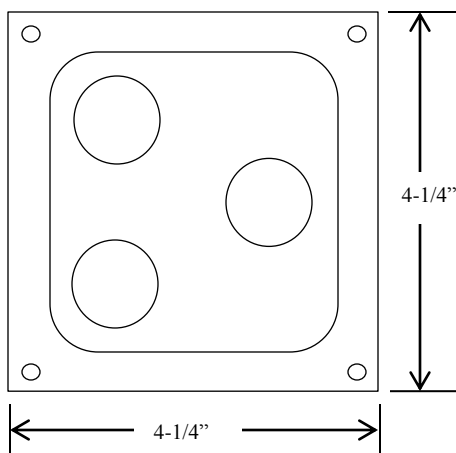

3B4X

EXTERIOR CONTROL STATION

- NEMA 3R, 4, 4X
- SURFACE MOUNT
- FULLY GUARDED
- CORROSION RESISTANT ENCLOSURE (ROSITE)
- THREE BUTTON CONTROL (OPEN-CLOSE-STOP)
- BUTTON: 6 amp @ 125/250VAC
- OPEN: NORMALLY OPEN
- CLOSE: NORMALLY OPEN
- STOP: NORMALLY CLOSED

DIMENSIONS

WIRING

Part of the DF Supply, Inc. family
www.gateopenersafety.com

(888) 378-1043

sales@GateOpenerSafety.com