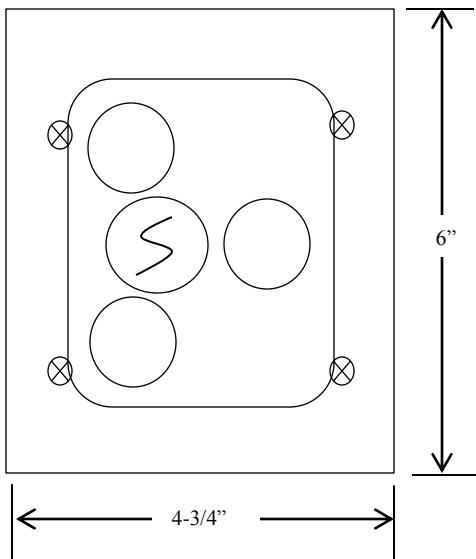

### CONTROL STATION WITH MORTISE KEYED LOCKOUT

- FLUSH MOUNT
- FULLY GUARDED
- THREE BUTTON CONTROL (OPEN-CLOSE-STOP) WITH MORTISE KEYED LOCKOUT (ON-OFF)
- BUTTON: 6 amp @ 125/250VAC
- OPEN: NORMALLY OPEN
- CLOSE: NORMALLY OPEN
- STOP: NORMALLY CLOSED
- KEYSWITCH: 4 amp @ 250VAC

## DIMENSIONS