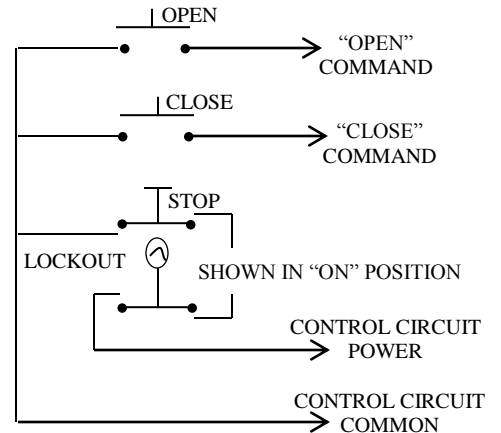

WIRING

Part of the DF Supply, Inc. family
www.gateopenersafety.com

(888) 378-1043

sales@GateOpenerSafety.com