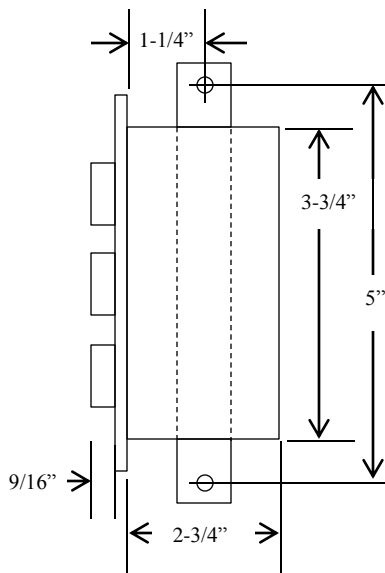

### CONTROL STATION WITH MORTISE KEYED LOCKOUT

- FLUSH MOUNT
- FULLY GUARDED
- THREE BUTTON CONTROL (OPEN-CLOSE-STOP) WITH MORTISE KEYED LOCKOUT (ON-OFF)
- BUTTON: 6 amp @ 125/250VAC
- OPEN: NORMALLY OPEN
- CLOSE: NORMALLY OPEN
- STOP: NORMALLY CLOSED
- KEYSWITCH: 4 amp @ 250VAC

## DIMENSIONS