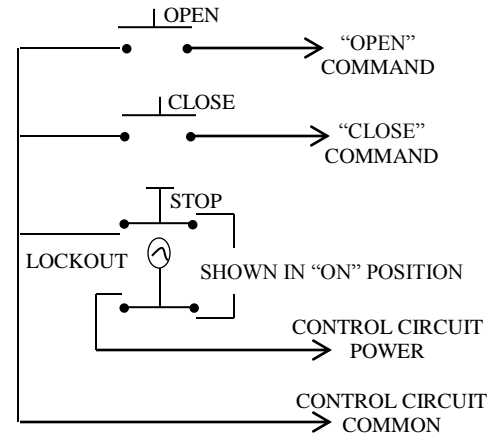

WIRING

Part of the DF Supply, Inc. family
www.gateopenersafety.com

(888) 378-1043

sales@GateOpenerSafety.com