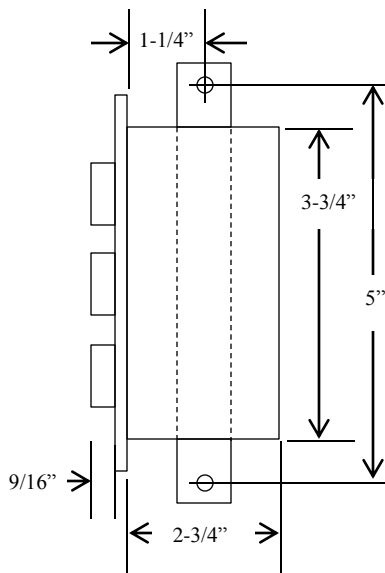

3BFLM

CONTROL STATION WITH MORTISE KEYED LOCKOUT

- FLUSH MOUNT
- FULLY GUARDED
- THREE BUTTON CONTROL (OPEN-CLOSE-STOP) WITH MORTISE KEYED LOCKOUT (ON-OFF)
- BUTTON: 6 amp @ 125/250VAC
- OPEN: NORMALLY OPEN
- CLOSE: NORMALLY OPEN
- STOP: NORMALLY CLOSED
- KEYSWITCH: 4 amp @ 250VAC

DIMENSIONS

WIRING

Part of the DF Supply, Inc. family
www.gateopenersafety.com

(888) 378-1043

sales@GateOpenerSafety.com