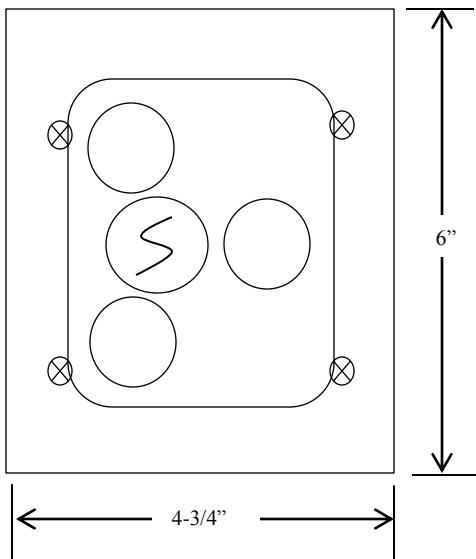

3BFLM

CONTROL STATION WITH MORTISE KEYED LOCKOUT

- FLUSH MOUNT
- FULLY GUARDED
- THREE BUTTON CONTROL (OPEN-CLOSE-STOP) WITH MORTISE KEYED LOCKOUT (ON-OFF)
- BUTTON: 6 amp @ 125/250VAC
- OPEN: NORMALLY OPEN
- CLOSE: NORMALLY OPEN
- STOP: NORMALLY CLOSED
- KEYSWITCH: 4 amp @ 250VAC

DIMENSIONS

WIRING

Part of the DF Supply, Inc. family
www.gateopenersafety.com

(888) 378-1043

sales@GateOpenerSafety.com