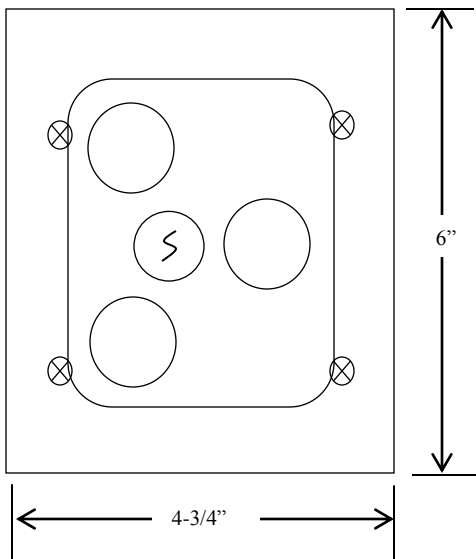

3BFL CONTROL STATION WITH KEYED LOCKOUT

- NEMA 1
- INTERIOR FLUSH MOUNT
- FULLY GUARDED
- THREE BUTTON CONTROL (OPEN-CLOSE-STOP) WITH KEYED LOCKOUT (ON-OFF)
- BUTTON: 6 amp @ 125/250VAC
- OPEN: NORMALLY OPEN
- CLOSE: NORMALLY OPEN
- STOP: NORMALLY CLOSED
- KEYSWITCH: 4 amp @ 250VAC

DIMENSIONS

WIRING

Part of the DF Supply, Inc. family
www.gateopenersafety.com

(888) 378-1043

sales@GateOpenerSafety.com