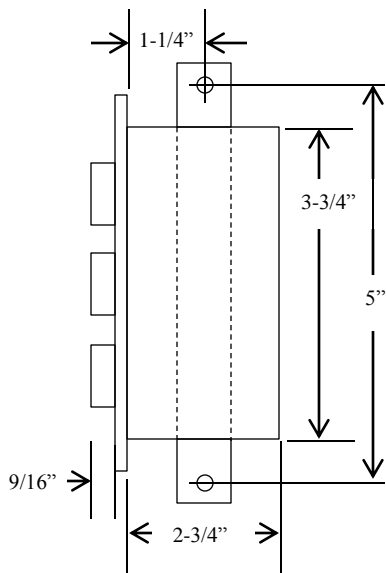

3BFL CONTROL STATION WITH KEYED LOCKOUT

- NEMA 1
- INTERIOR FLUSH MOUNT
- FULLY GUARDED
- THREE BUTTON CONTROL (OPEN-CLOSE-STOP) WITH KEYED LOCKOUT (ON-OFF)
- BUTTON: 6 amp @ 125/250VAC
- OPEN: NORMALLY OPEN
- CLOSE: NORMALLY OPEN
- STOP: NORMALLY CLOSED
- KEYSWITCH: 4 amp @ 250VAC

DIMENSIONS

WIRING

Part of the DF Supply, Inc. family
www.gateopenersafety.com

(888) 378-1043

sales@GateOpenerSafety.com