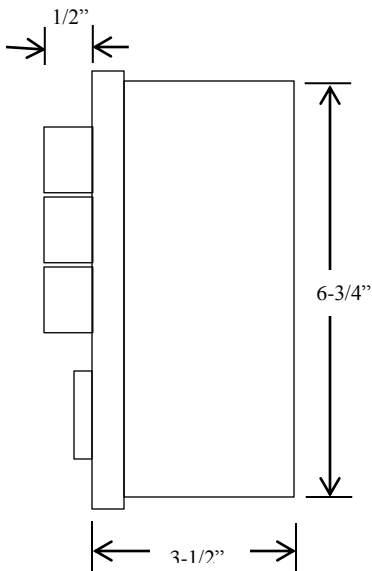

### EXTERIOR CONTROL STATION WITH MORTISE KEYED LOCKOUT

- NEMA 3R, 4, 12
- SURFACE MOUNT
- FULLY GUARDED
- THREE BUTTON CONTROL (OPEN-CLOSE-STOP) WITH KEYED LOCKOUT (ON-OFF)
- BUTTON: 6 amp @ 125/250VAC
- OPEN: NORMALLY OPEN
- CLOSE: NORMALLY OPEN
- STOP: NORMALLY CLOSED
- KEYSWITCH: 20 amp @ 125VAC
- AVAILABLE WITH BEST CORE OR EQUIVALENT, OR SLF TYPE LARGE FORMAT EQUIVALENT

## DIMENSIONS