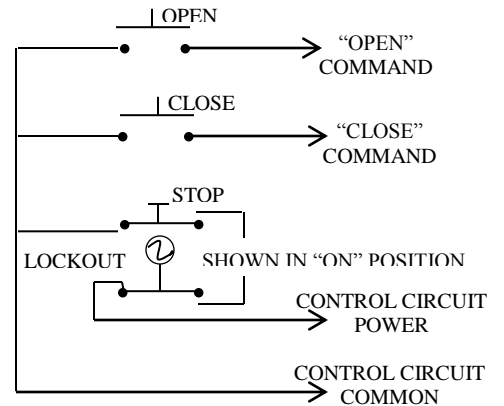

WIRING

Part of the DF Supply, Inc. family
www.gateopenersafety.com

(888) 378-1043

sales@GateOpenerSafety.com