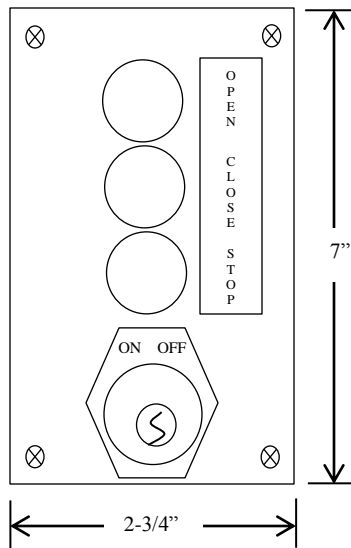

### EXTERIOR CONTROL STATION WITH MORTISE KEYED LOCKOUT

- NEMA 3R, 4, 12
- SURFACE MOUNT
- FULLY GUARDED
- THREE BUTTON CONTROL (OPEN-CLOSE-STOP) WITH KEYED LOCKOUT (ON-OFF)
- BUTTON: 6 amp @ 125/250VAC
- OPEN: NORMALLY OPEN
- CLOSE: NORMALLY OPEN
- STOP: NORMALLY CLOSED
- KEYSWITCH: 20 amp @ 125VAC
- AVAILABLE WITH BEST CORE OR EQUIVALENT, OR SLF TYPE LARGE FORMAT EQUIVALENT

## DIMENSIONS