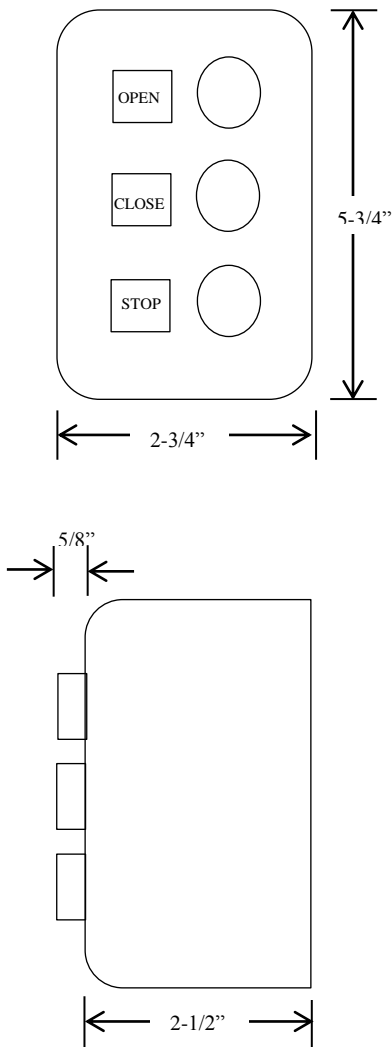

3BXT EXTERIOR CONTROL STATION

- NEMA 3R, 4, 12
- SURFACE MOUNT
- FULLY GUARDED
- THREE BUTTON CONTROL (OPEN-CLOSE-STOP)
- BUTTON: 12 amp @ 600VAC
- DOUBLE POLE CONTACTS:
 - OPEN: NORMALLY OPEN & NORMALLY CLOSED
 - CLOSE: NORMALLY OPEN & NORMALLY CLOSED
 - STOP: NORMALLY OPEN & NORMALLY CLOSED
- UL LISTED / CSA APPROVED

DIMENSIONS

WIRING

Part of the DF Supply, Inc. family
www.gateopenersafety.com

(888) 378-1043

sales@GateOpenerSafety.com