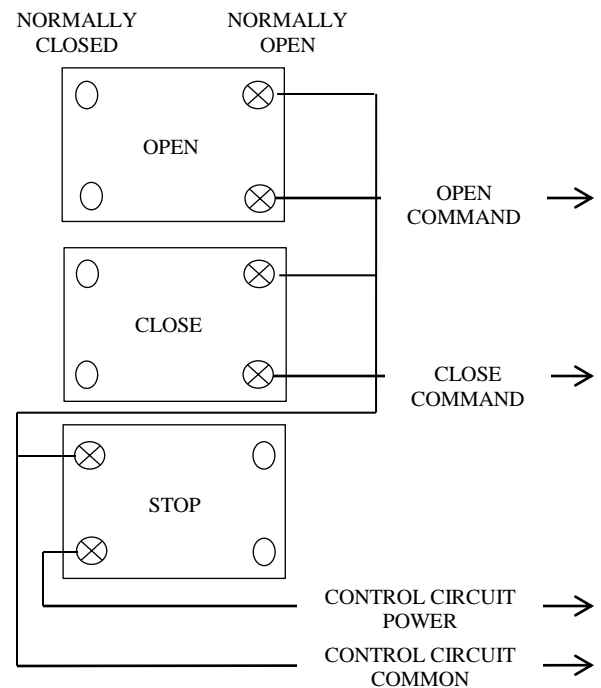

WIRING

Part of the DF Supply, Inc. family
www.gateopenersafety.com

(888) 378-1043

sales@GateOpenerSafety.com