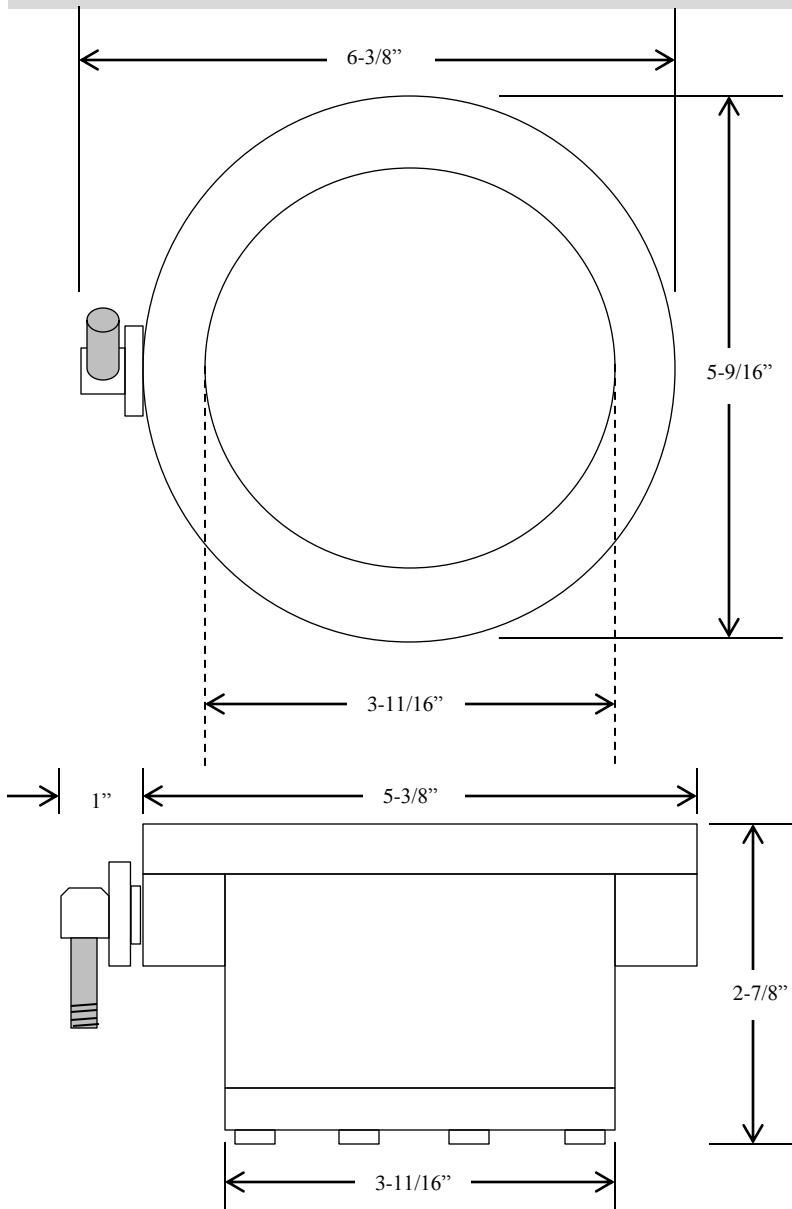

ASX-1

AIRSWITCH

- NEMA 7 & 9
- EXPLOSION PROOF ENCLOSURE
- DUST-IGNITION PROOF
- TYPE: 3 & 4
- CLASS: 1 & 2
- GRP: B, C, D, E, F & G
- UL – CSA ENCLOSURE
- 2 WIRE

DIMENSIONS

WIRING

Part of the DF Supply, Inc. family
www.gateopenersafety.com
(888) 378-1043
sales@GateOpenerSafety.com