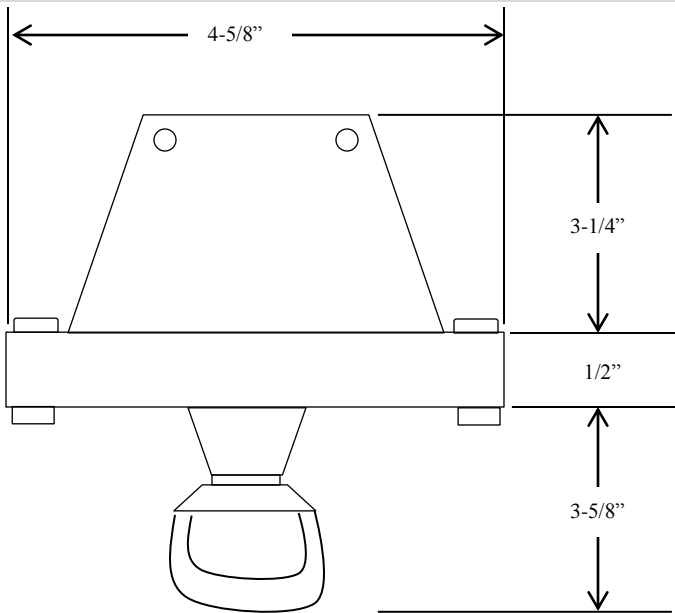

## CP-1B CEILING PULL SWITCH

- NEMA 3R, 4, 12
- EXTERIOR SURFACE MOUNT IN FIBERGLASS ENCLOSURE
- WITH ROTATING HEAD
- SINGLE POLE – SINGLE THROW (SPST)
- 6 amp @ 120VAC

### DIMENSIONS