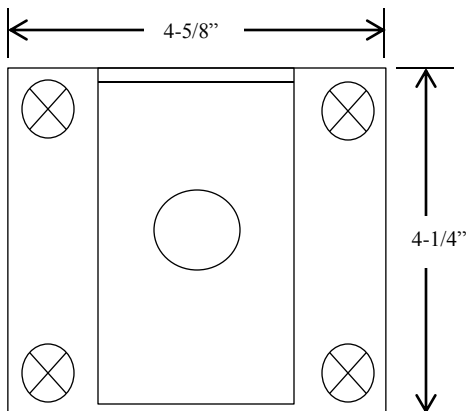

## CP-1B CEILING PULL SWITCH

- NEMA 3R, 4, 12
- EXTERIOR SURFACE MOUNT IN FIBERGLASS ENCLOSURE
- WITH ROTATING HEAD
- SINGLE POLE – SINGLE THROW (SPST)
- 6 amp @ 120VAC

### DIMENSIONS