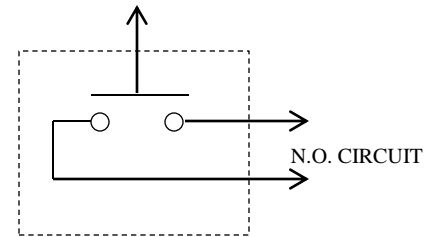

WIRING

Part of the DF Supply, Inc. family
www.gateopenersafety.com

(888) 378-1043

sales@GateOpenerSafety.com