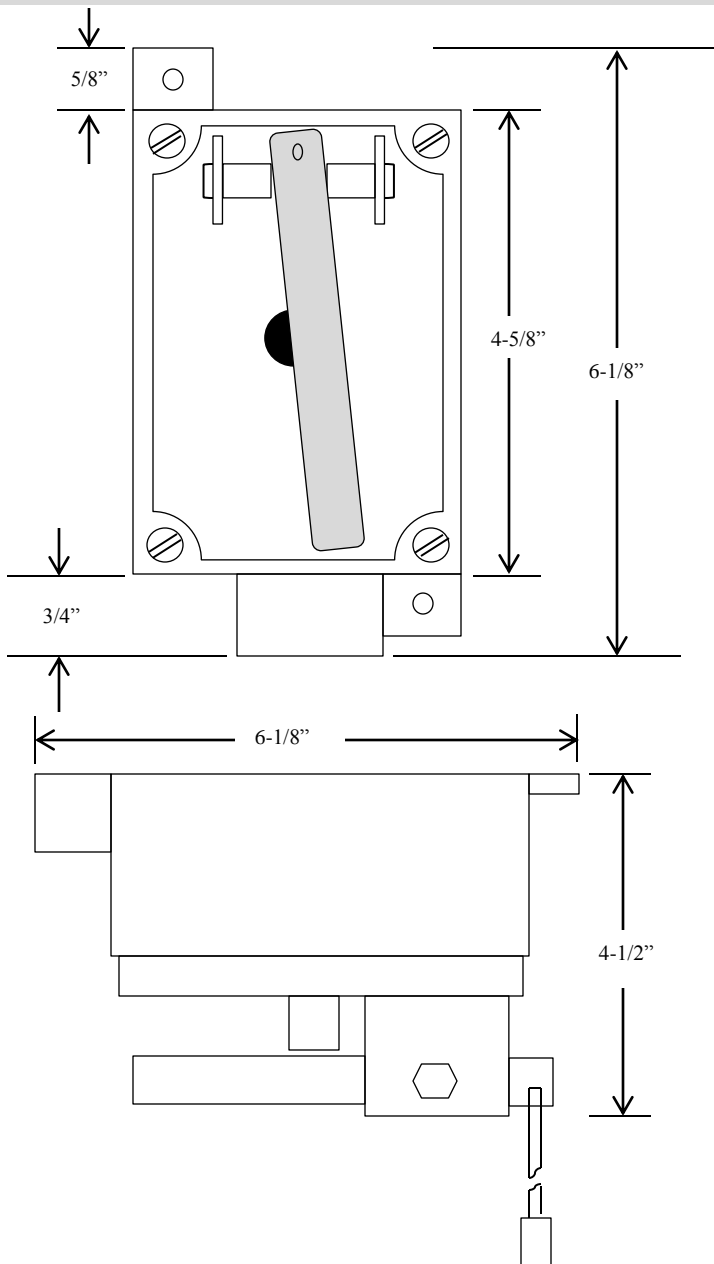

CP-2X

CEILING PULL SWITCH

- NEMA 7 & 9
- EXPLOSION PROOF ENCLOSURE
- DOUBLE POLE – SINGLE THROW (DPST)

DISCLAIMER: OUR EXPLOSION PROOF CONTROLS ARE NOT RATED FOR DIVISION OR CLASS

DIMENSIONS

WIRING

Part of the DF Supply, Inc. family
www.gateopenersafety.com
(888) 378-1043
sales@GateOpenerSafety.com