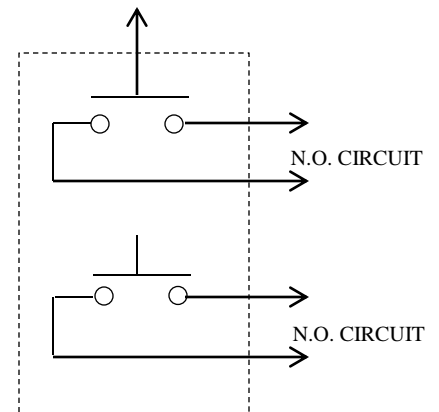

CP-2X

CEILING PULL SWITCH

- NEMA 7 & 9
- EXPLOSION PROOF ENCLOSURE
- DOUBLE POLE – SINGLE THROW (DPST)

DISCLAIMER: OUR EXPLOSION PROOF CONTROLS ARE NOT RATED FOR DIVISION OR CLASS

DIMENSIONS

WIRING

Part of the DF Supply, Inc. family
www.gateopenersafety.com
(888) 378-1043
sales@GateOpenerSafety.com