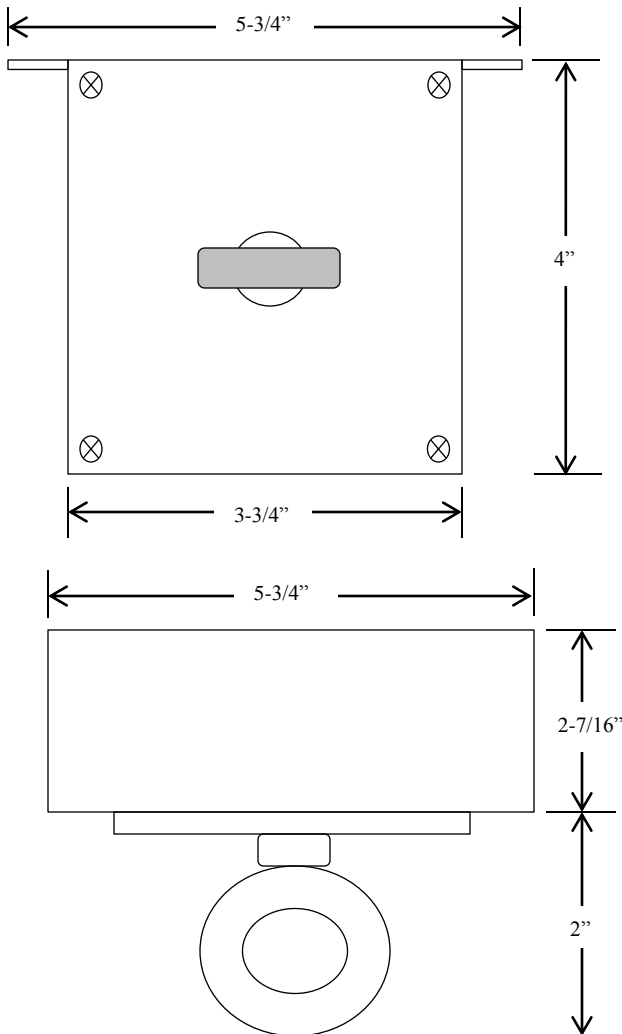

CPM-1

CEILING PULL SWITCH

- NEMA 3R, 4, 12
- EXTERIOR SURFACE MOUNT IN ALUMINUM DIE CAST ENCLOSURE
- WITH ROTATING AND PIVOTING CAM TO ACCOMMODATE ANGLE
- SINGLE POLE – SINGLE THROW (SPST)
- 15 amp @ 125VAC

AVAILABLE WITH HEATER

DIMENSIONS

WIRING

Part of the DF Supply, Inc. family
www.gateopenersafety.com

(888) 378-1043

sales@GateOpenerSafety.com