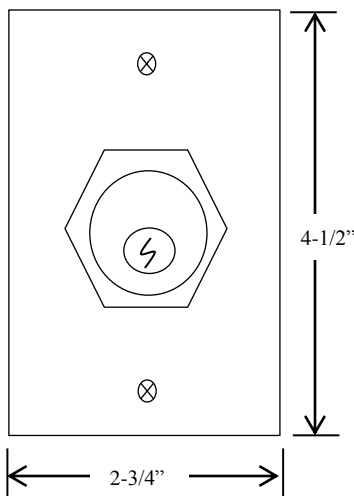

### KEYED CONTROL

- NEMA 1
- FLUSH MOUNT
- TWO POSITION (OPEN-CLOSE)
- CENTER RETURN
- SINGLE GANG BACK BOX
- STAINLESS STEEL FACEPLATE
- CYLINDER: MORTISE TYPE (5 PIN)  
1-1/8" DIAMETER X 1" LENGTH
- KEYSWITCH: 15 amp @ 125/250VAC

AVAILABLE WITH BEST CORE CYLINDER OR EQUIVALENT, SLF TYPE LARGE FORMAT EQUIVALENT, CC (CHANGEABLE CYLINDER) VERSION

## DIMENSIONS