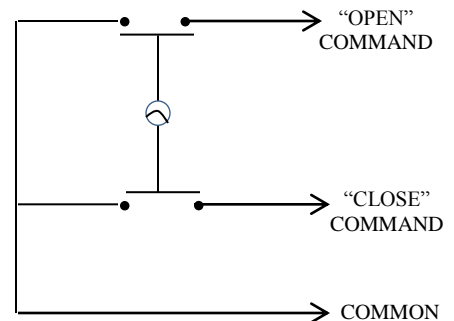

WIRING

Part of the DF Supply, Inc. family
www.gateopenersafety.com

(888) 378-1043

sales@GateOpenerSafety.com