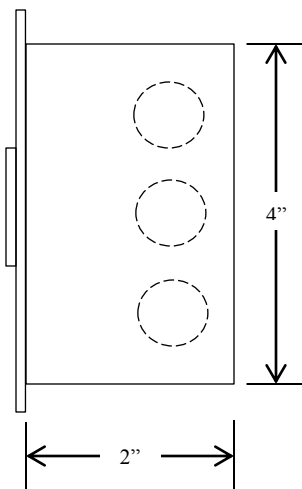

### KEYED CONTROL

- NEMA 1
- FLUSH MOUNT
- TWO POSITION (OPEN-CLOSE)
- CENTER RETURN
- SINGLE GANG BACK BOX
- STAINLESS STEEL FACEPLATE
- CYLINDER: MORTISE TYPE (5 PIN)  
1-1/8" DIAMETER X 1" LENGTH
- KEYSWITCH: 15 amp @ 125/250VAC

AVAILABLE WITH BEST CORE CYLINDER OR EQUIVALENT, SLF TYPE LARGE FORMAT EQUIVALENT, CC (CHANGEABLE CYLINDER) VERSION

## DIMENSIONS