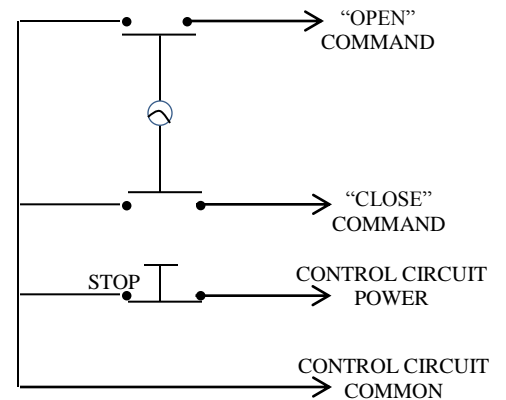

HBFST KEYED CONTROL

- NEMA 1
- TAMPERPROOF FLUSH MOUNT
- TWO POSITION (OPEN-CLOSE) WITH STOP BUTTON
- CENTER RETURN
- SINGLE GANG BACK BOX
- STAINLESS STEEL FACEPLATE
- CYLINDER: MORTISE TYPE (5 PIN)
1-1/8" DIAMETER X 1" LENGTH
- KEYSWITCH: 15 amp @ 125/250VAC

AVAILABLE WITH BEST CORE CYLINDER OR EQUIVALENT, SLF TYPE LARGE FORMAT EQUIVALENT, CC (CHANGEABLE CYLINDER) VERSION

DIMENSIONS

WIRING

Part of the DF Supply, Inc. family
www.gateopenersafety.com

(888) 378-1043