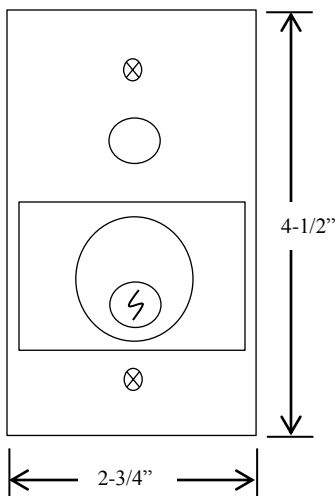

HBFST KEYED CONTROL

- NEMA 1
- TAMPERPROOF FLUSH MOUNT
- TWO POSITION (OPEN-CLOSE) WITH STOP BUTTON
- CENTER RETURN
- SINGLE GANG BACK BOX
- STAINLESS STEEL FACEPLATE
- CYLINDER: MORTISE TYPE (5 PIN)
1-1/8" DIAMETER X 1" LENGTH
- KEYSWITCH: 15 amp @ 125/250VAC

AVAILABLE WITH BEST CORE CYLINDER OR EQUIVALENT, SLF TYPE LARGE FORMAT EQUIVALENT, CC (CHANGEABLE CYLINDER) VERSION

DIMENSIONS

WIRING

Part of the DF Supply, Inc. family
www.gateopenersafety.com

(888) 378-1043