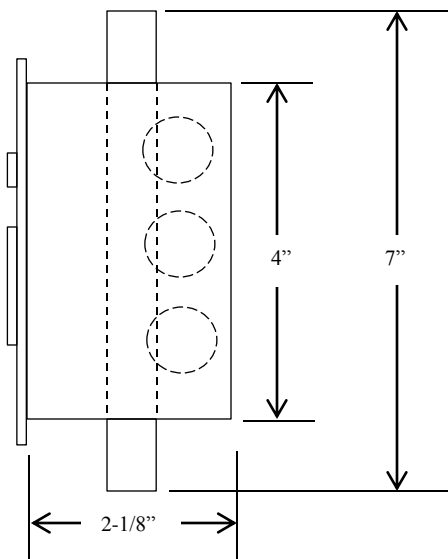

HBFST KEYED CONTROL

- NEMA 1
- TAMPERPROOF FLUSH MOUNT
- TWO POSITION (OPEN-CLOSE) WITH STOP BUTTON
- CENTER RETURN
- SINGLE GANG BACK BOX
- STAINLESS STEEL FACEPLATE
- CYLINDER: MORTISE TYPE (5 PIN)
1-1/8" DIAMETER X 1" LENGTH
- KEYSWITCH: 15 amp @ 125/250VAC

AVAILABLE WITH BEST CORE CYLINDER OR EQUIVALENT, SLF TYPE LARGE FORMAT EQUIVALENT, CC (CHANGEABLE CYLINDER) VERSION

DIMENSIONS

WIRING

Part of the DF Supply, Inc. family
www.gateopenersafety.com

(888) 378-1043