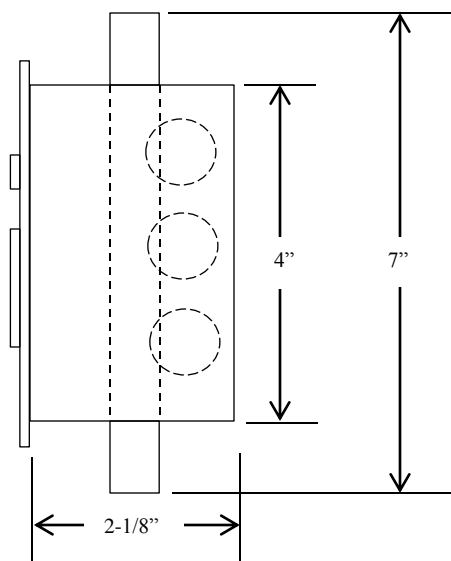

HBFST

KEYED CONTROL

- NEMA 1
- TAMPERPROOF FLUSH MOUNT
- TWO POSITION (OPEN-CLOSE) WITH STOP BUTTON
- CENTER RETURN
- SINGLE GANG BACK BOX
- STAINLESS STEEL FACEPLATE
- CYLINDER: MORTISE TYPE (5 PIN)
1-1/8" DIAMETER X 1" LENGTH
- KEYSWITCH: 15 amp @ 125/250VAC

AVAILABLE WITH BEST CORE CYLINDER OR EQUIVALENT, SLF TYPE LARGE FORMAT EQUIVALENT, CC (CHANGEABLE CYLINDER) VERSION

DIMENSIONS

WIRING

Part of the DF Supply, Inc. family
www.gateopenersafety.com

(888) 378-1043