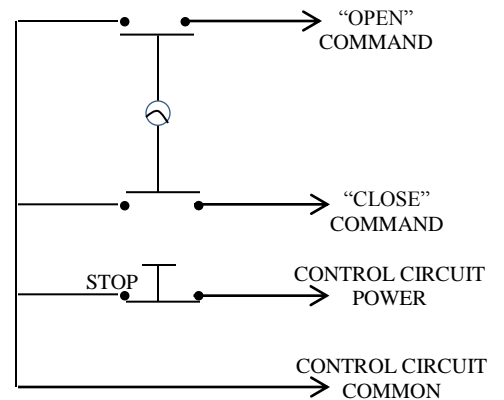

HBFST

KEYED CONTROL

- NEMA 1
- TAMPERPROOF FLUSH MOUNT
- TWO POSITION (OPEN-CLOSE) WITH STOP BUTTON
- CENTER RETURN
- SINGLE GANG BACK BOX
- STAINLESS STEEL FACEPLATE
- CYLINDER: MORTISE TYPE (5 PIN)
1-1/8" DIAMETER X 1" LENGTH
- KEYSWITCH: 15 amp @ 125/250VAC

AVAILABLE WITH BEST CORE CYLINDER OR EQUIVALENT, SLF TYPE LARGE FORMAT EQUIVALENT, CC (CHANGEABLE CYLINDER) VERSION

DIMENSIONS

WIRING

Part of the DF Supply, Inc. family
www.gateopenersafety.com

(888) 378-1043