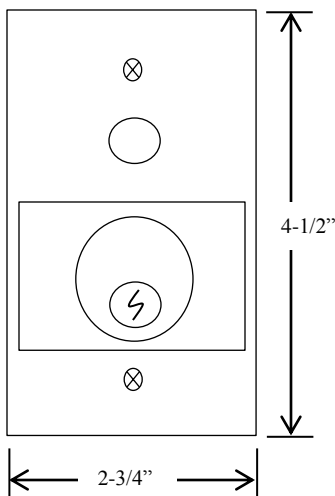

HBFST

KEYED CONTROL

- NEMA 1
- TAMPERPROOF FLUSH MOUNT
- TWO POSITION (OPEN-CLOSE) WITH STOP BUTTON
- CENTER RETURN
- SINGLE GANG BACK BOX
- STAINLESS STEEL FACEPLATE
- CYLINDER: MORTISE TYPE (5 PIN)
1-1/8" DIAMETER X 1" LENGTH
- KEYSWITCH: 15 amp @ 125/250VAC

AVAILABLE WITH BEST CORE CYLINDER OR EQUIVALENT, SLF TYPE LARGE FORMAT EQUIVALENT, CC (CHANGEABLE CYLINDER) VERSION

DIMENSIONS

WIRING

Part of the DF Supply, Inc. family
www.gateopenersafety.com

(888) 378-1043