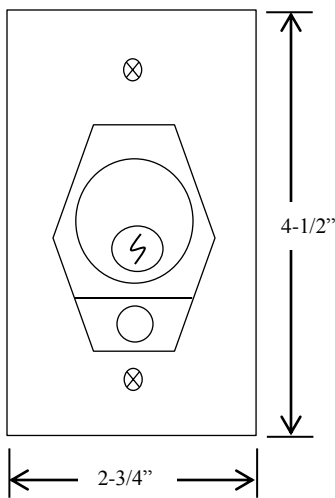

## KEYED CONTROL

- NEMA 1
- FLUSH MOUNT
- TAMPER-PROOF
- TWO POSITION (OPEN-CLOSE) WITH STOP BUTTON
- CENTER RETURN
- SINGLE GANG BACK BOX
- STAINLESS STEEL FACEPLATE
- CYLINDER: MORTISE TYPE (5 PIN)  
1-1/8" DIAMETER X 1" LENGTH
- KEYSWITCH: 15 amp @ 125/250VAC

## DIMENSIONS