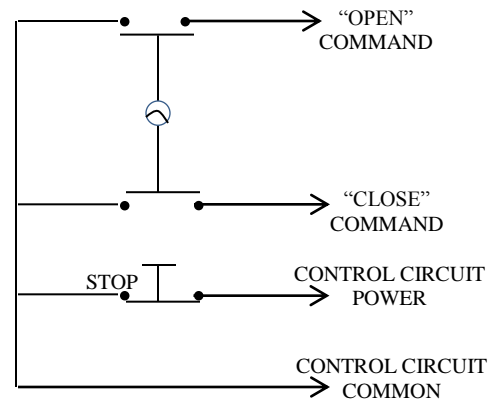

WIRING

Part of the DF Supply, Inc. family
www.gateopenersafety.com

(888) 378-1043

sales@GateOpenerSafety.com