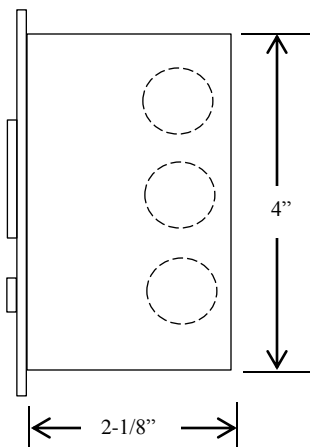

## KEYED CONTROL

- NEMA 1
- FLUSH MOUNT
- TAMPER-PROOF
- TWO POSITION (OPEN-CLOSE) WITH STOP BUTTON
- CENTER RETURN
- SINGLE GANG BACK BOX
- STAINLESS STEEL FACEPLATE
- CYLINDER: MORTISE TYPE (5 PIN)  
1-1/8" DIAMETER X 1" LENGTH
- KEYSWITCH: 15 amp @ 125/250VAC

AVAILABLE WITH BEST CORE CYLINDER OR EQUIVALENT, SLF TYPE LARGE FORMAT EQUIVALENT, CC (CHANGEABLE CYLINDER) VERSION

## DIMENSIONS