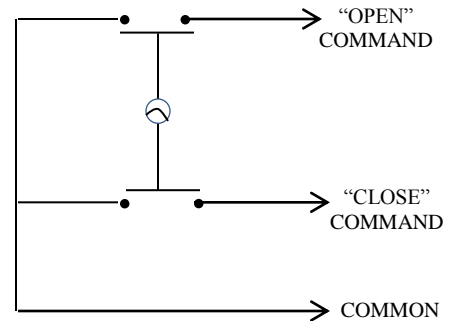

WIRING

Part of the DF Supply, Inc. family
www.gateopenersafety.com

(888) 378-1043

sales@GateOpenerSafety.com