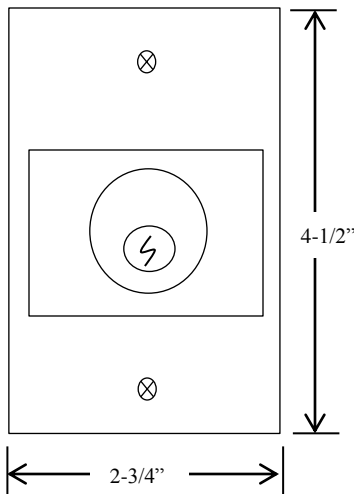

## KEYED CONTROL

- NEMA 1
- TAMPERPROOF FLUSH MOUNT
- TWO POSITION (OPEN-CLOSE)
- CENTER RETURN
- SINGLE GANG BACK BOX
- STAINLESS STEEL FACEPLATE
- CYLINDER: MORTISE TYPE (5 PIN)  
1-1/8" DIAMETER X 1" LENGTH
- KEYSWITCH: 15 amp @ 125/250VAC

AVAILABLE WITH BEST CORE CYLINDER OR EQUIVALENT, SLF TYPE LARGE FORMAT EQUIVALENT, CC (CHANGEABLE CYLINDER) VERSION

## DIMENSIONS