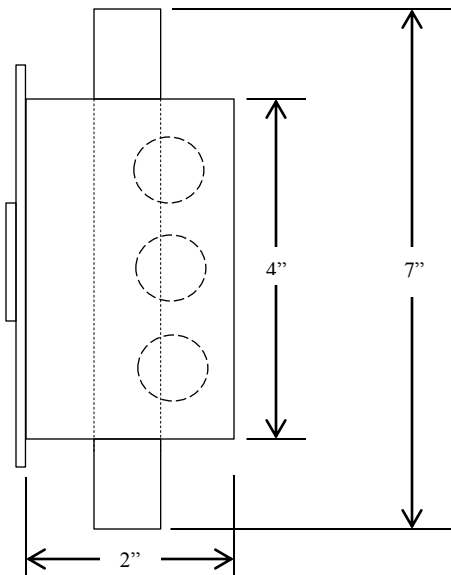

## KEYED CONTROL

- NEMA 1
- TAMPERPROOF FLUSH MOUNT
- TWO POSITION (OPEN-CLOSE)
- CENTER RETURN
- SINGLE GANG BACK BOX
- STAINLESS STEEL FACEPLATE
- CYLINDER: MORTISE TYPE (5 PIN)  
1-1/8" DIAMETER X 1" LENGTH
- KEYSWITCH: 15 amp @ 125/250VAC

AVAILABLE WITH BEST CORE CYLINDER OR EQUIVALENT, SLF TYPE LARGE FORMAT EQUIVALENT, CC (CHANGEABLE CYLINDER) VERSION

## DIMENSIONS