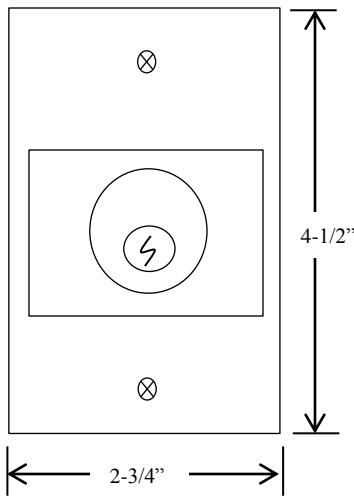

HBFT

KEYED CONTROL

- NEMA 1
- TAMPERPROOF FLUSH MOUNT
- TWO POSITION (OPEN-CLOSE)
- CENTER RETURN
- SINGLE GANG BACK BOX
- STAINLESS STEEL FACEPLATE
- CYLINDER: MORTISE TYPE (5 PIN)
1-1/8" DIAMETER X 1" LENGTH
- KEYSWITCH: 15 amp @ 125/250VAC

AVAILABLE WITH BEST CORE CYLINDER OR EQUIVALENT, SLF TYPE LARGE FORMAT EQUIVALENT, CC (CHANGEABLE CYLINDER) VERSION

DIMENSIONS

WIRING

Part of the DF Supply, Inc. family
www.gateopenersafety.com

(888) 378-1043