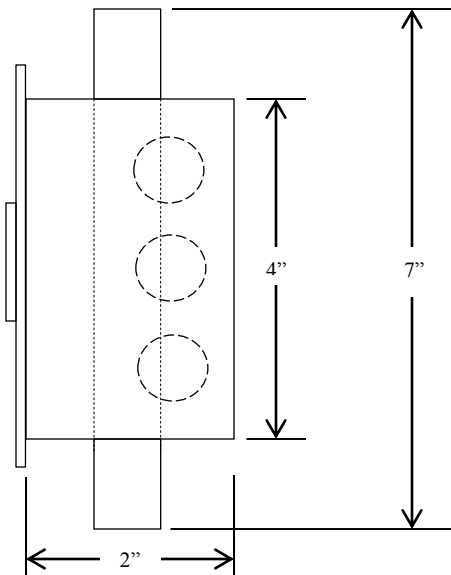

HBFT

KEYED CONTROL

- NEMA 1
- TAMPERPROOF FLUSH MOUNT
- TWO POSITION (OPEN-CLOSE)
- CENTER RETURN
- SINGLE GANG BACK BOX
- STAINLESS STEEL FACEPLATE
- CYLINDER: MORTISE TYPE (5 PIN)
1-1/8" DIAMETER X 1" LENGTH
- KEYSWITCH: 15 amp @ 125/250VAC

AVAILABLE WITH BEST CORE CYLINDER OR EQUIVALENT, SLF TYPE LARGE FORMAT EQUIVALENT, CC (CHANGEABLE CYLINDER) VERSION

DIMENSIONS

WIRING

Part of the DF Supply, Inc. family
www.gateopenersafety.com

(888) 378-1043