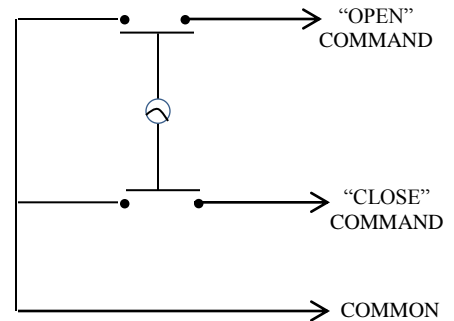

HBFT

KEYED CONTROL

- NEMA 1
- TAMPERPROOF FLUSH MOUNT
- TWO POSITION (OPEN-CLOSE)
- CENTER RETURN
- SINGLE GANG BACK BOX
- STAINLESS STEEL FACEPLATE
- CYLINDER: MORTISE TYPE (5 PIN)
1-1/8" DIAMETER X 1" LENGTH
- KEYSWITCH: 15 amp @ 125/250VAC

AVAILABLE WITH BEST CORE CYLINDER OR EQUIVALENT, SLF TYPE LARGE FORMAT EQUIVALENT, CC (CHANGEABLE CYLINDER) VERSION

DIMENSIONS

WIRING

Part of the DF Supply, Inc. family
www.gateopenersafety.com

(888) 378-1043