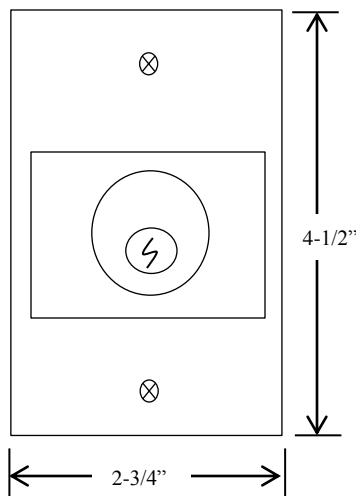

HBFT KEYED CONTROL

- NEMA 1
- TAMPERPROOF FLUSH MOUNT
- TWO POSITION (OPEN-CLOSE)
- CENTER RETURN
- SINGLE GANG BACK BOX
- STAINLESS STEEL FACEPLATE
- CYLINDER: MORTISE TYPE (5 PIN)
1-1/8" DIAMETER X 1" LENGTH
- KEYSWITCH: 15 amp @ 125/250VAC

AVAILABLE WITH BEST CORE CYLINDER OR EQUIVALENT, SLF TYPE LARGE FORMAT EQUIVALENT, CC (CHANGEABLE CYLINDER) VERSION

DIMENSIONS

WIRING

Part of the DF Supply, Inc. family
www.gateopenersafety.com

(888) 378-1043