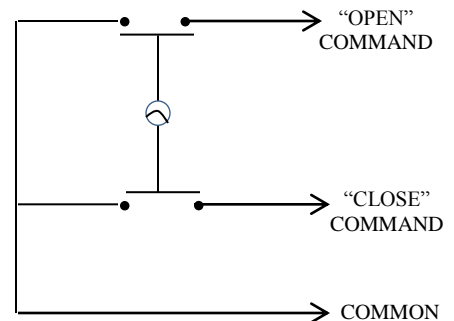

HBFT KEYED CONTROL

- NEMA 1
- TAMPERPROOF FLUSH MOUNT
- TWO POSITION (OPEN-CLOSE)
- CENTER RETURN
- SINGLE GANG BACK BOX
- STAINLESS STEEL FACEPLATE
- CYLINDER: MORTISE TYPE (5 PIN)
1-1/8" DIAMETER X 1" LENGTH
- KEYSWITCH: 15 amp @ 125/250VAC

AVAILABLE WITH BEST CORE CYLINDER OR EQUIVALENT, SLF TYPE LARGE FORMAT EQUIVALENT, CC (CHANGEABLE CYLINDER) VERSION

DIMENSIONS

WIRING

Part of the DF Supply, Inc. family
www.gateopenersafety.com

(888) 378-1043