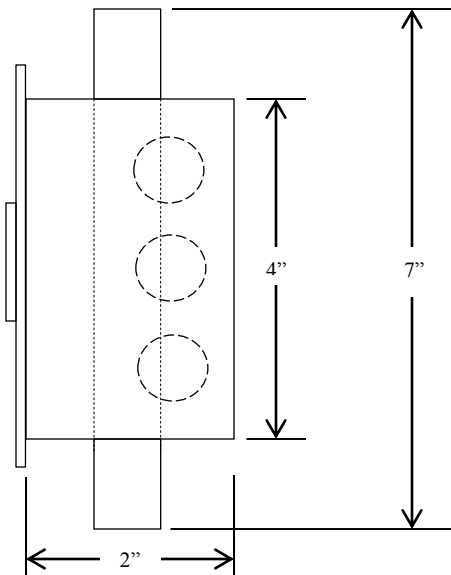

HBFT KEYED CONTROL

- NEMA 1
- TAMPERPROOF FLUSH MOUNT
- TWO POSITION (OPEN-CLOSE)
- CENTER RETURN
- SINGLE GANG BACK BOX
- STAINLESS STEEL FACEPLATE
- CYLINDER: MORTISE TYPE (5 PIN)
1-1/8" DIAMETER X 1" LENGTH
- KEYSWITCH: 15 amp @ 125/250VAC

AVAILABLE WITH BEST CORE CYLINDER OR EQUIVALENT, SLF TYPE LARGE FORMAT EQUIVALENT, CC (CHANGEABLE CYLINDER) VERSION

DIMENSIONS

WIRING

Part of the DF Supply, Inc. family
www.gateopenersafety.com

(888) 378-1043