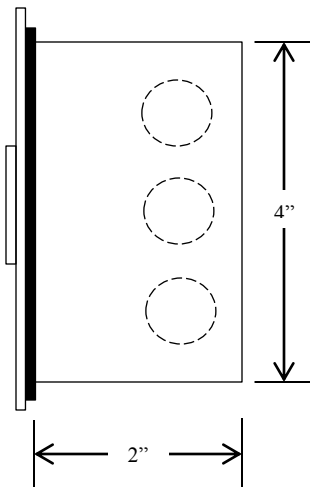

HBFX

KEYED CONTROL

- EXTERIOR FLUSH MOUNT
- TWO POSITION (OPEN-CLOSE)
- CENTER RETURN
- SINGLE GANG BACK BOX
- STAINLESS STEEL FACEPLATE
- CYLINDER: MORTISE TYPE (5 PIN)
1-1/8" DIAMETER X 1" LENGTH
- KEYSWITCH: 15 amp @ 125/250VAC

AVAILABLE WITH BEST CORE CYLINDER OR EQUIVALENT, SLF TYPE LARGE FORMAT EQUIVALENT, CC (CHANGEABLE CYLINDER) VERSION

DIMENSIONS

WIRING

Part of the DF Supply, Inc. family
www.gateopenersafety.com

(888) 378-1043