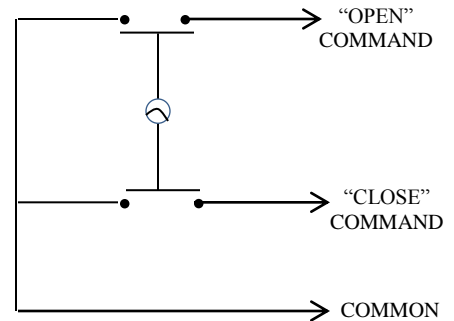

HBFX

KEYED CONTROL

- EXTERIOR FLUSH MOUNT
- TWO POSITION (OPEN-CLOSE)
- CENTER RETURN
- SINGLE GANG BACK BOX
- STAINLESS STEEL FACEPLATE
- CYLINDER: MORTISE TYPE (5 PIN)
1-1/8" DIAMETER X 1" LENGTH
- KEYSWITCH: 15 amp @ 125/250VAC

AVAILABLE WITH BEST CORE CYLINDER OR EQUIVALENT, SLF TYPE LARGE FORMAT EQUIVALENT, CC (CHANGEABLE CYLINDER) VERSION

DIMENSIONS

WIRING

Part of the DF Supply, Inc. family
www.gateopenersafety.com

(888) 378-1043