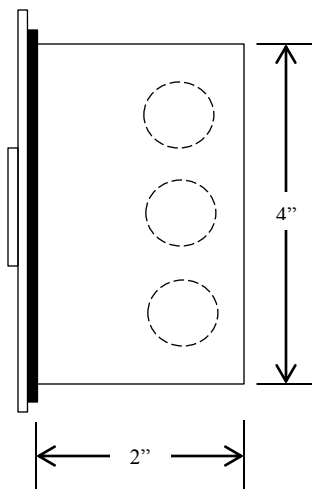

HBFX

KEYED CONTROL

- EXTERIOR FLUSH MOUNT
- TWO POSITION (OPEN-CLOSE)
- CENTER RETURN
- SINGLE GANG BACK BOX
- STAINLESS STEEL FACEPLATE
- CYLINDER: MORTISE TYPE (5 PIN)
1-1/8" DIAMETER X 1" LENGTH
- KEYSWITCH: 15 amp @ 125/250VAC

AVAILABLE WITH BEST CORE CYLINDER OR EQUIVALENT, SLF TYPE LARGE FORMAT EQUIVALENT, CC (CHANGEABLE CYLINDER) VERSION

DIMENSIONS

WIRING

Part of the DF Supply, Inc. family
www.gateopenersafety.com

(888) 378-1043