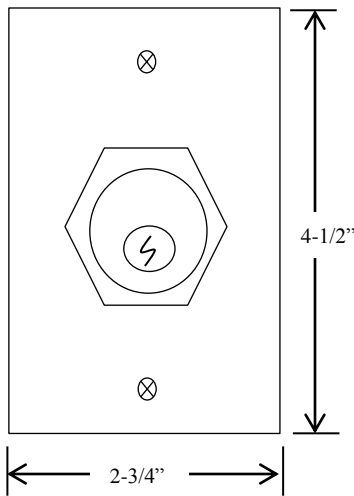

HBFX

KEYED CONTROL

- EXTERIOR FLUSH MOUNT
- TWO POSITION (OPEN-CLOSE)
- CENTER RETURN
- SINGLE GANG BACK BOX
- STAINLESS STEEL FACEPLATE
- CYLINDER: MORTISE TYPE (5 PIN)
1-1/8" DIAMETER X 1" LENGTH
- KEYSWITCH: 15 amp @ 125/250VAC

AVAILABLE WITH BEST CORE CYLINDER OR EQUIVALENT, SLF TYPE LARGE FORMAT EQUIVALENT, CC (CHANGEABLE CYLINDER) VERSION

DIMENSIONS

WIRING

Part of the DF Supply, Inc. family
www.gateopenersafety.com

(888) 378-1043