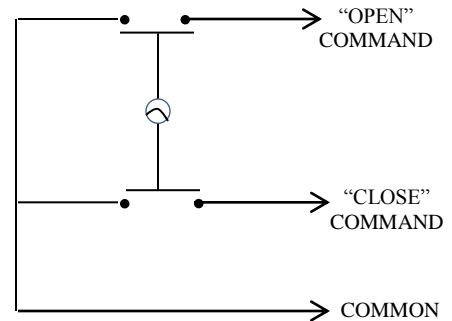

HBFX

KEYED CONTROL

- EXTERIOR FLUSH MOUNT
- TWO POSITION (OPEN-CLOSE)
- CENTER RETURN
- SINGLE GANG BACK BOX
- STAINLESS STEEL FACEPLATE
- CYLINDER: MORTISE TYPE (5 PIN)
1-1/8" DIAMETER X 1" LENGTH
- KEYSWITCH: 15 amp @ 125/250VAC

AVAILABLE WITH BEST CORE CYLINDER OR EQUIVALENT, SLF TYPE LARGE FORMAT EQUIVALENT, CC (CHANGEABLE CYLINDER) VERSION

DIMENSIONS

WIRING

Part of the DF Supply, Inc. family
www.gateopenersafety.com

(888) 378-1043