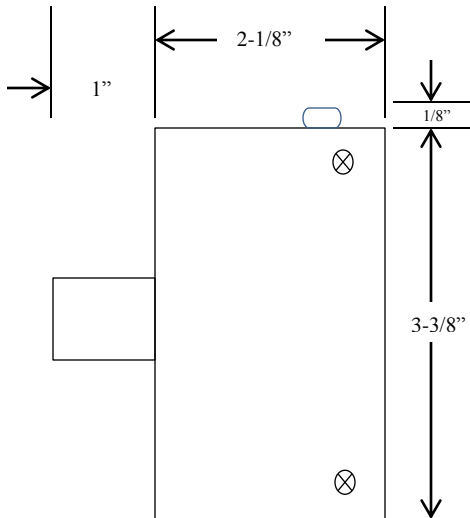

IS-3 INTERLOCK SWITCH

- INTERIOR FLUSH MOUNT
- INTERLOCK SWITCH FOR ROLLING STEEL GRILL
- UNIVERSAL MOUNTING
- NORMALLY CLOSED CONTACT THAT BREAK WHEN ACTIVATED
- WHEN LEVER IS DEPRESSED CIRCUIT IS OPENED AND OPERATOR DOESN'T FUNCTION

DIMENSIONS

WIRING

Part of the DF Supply, Inc. family
www.gateopenersafety.com

(888) 378-1043

sales@GateOpenerSafety.com