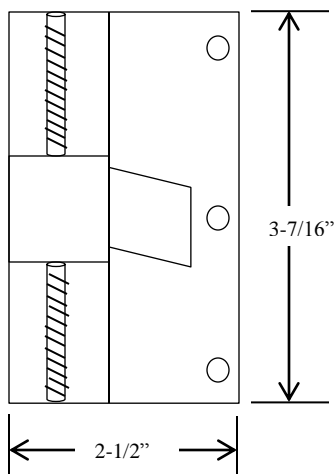

IS-3 INTERLOCK SWITCH

- INTERIOR FLUSH MOUNT
- INTERLOCK SWITCH FOR ROLLING STEEL GRILL
- UNIVERSAL MOUNTING
- NORMALLY CLOSED CONTACT THAT BREAK WHEN ACTIVATED
- WHEN LEVER IS DEPRESSED CIRCUIT IS OPENED AND OPERATOR DOESN'T FUNCTION

DIMENSIONS

WIRING

Part of the DF Supply, Inc. family
www.gateopenersafety.com

(888) 378-1043

sales@GateOpenerSafety.com