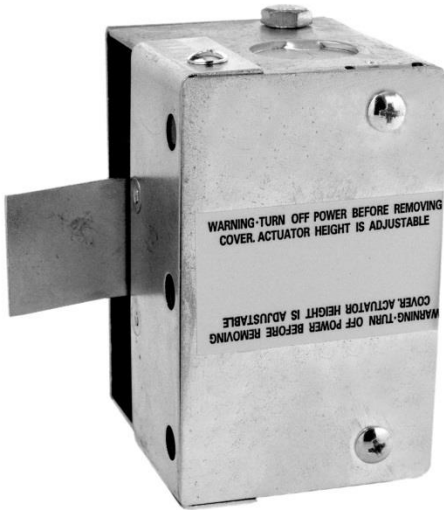

IS-3 INTERLOCK SWITCH

- INTERIOR FLUSH MOUNT
- INTERLOCK SWITCH FOR ROLLING STEEL GRILL
- UNIVERSAL MOUNTING
- NORMALLY CLOSED CONTACT THAT BREAK WHEN ACTIVATED
- WHEN LEVER IS DEPRESSED CIRCUIT IS OPENED AND OPERATOR DOESN'T FUNCTION