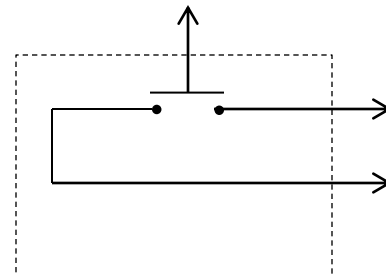

WIRING

Part of the DF Supply, Inc. family
www.gateopenersafety.com

(888) 378-1043

sales@GateOpenerSafety.com