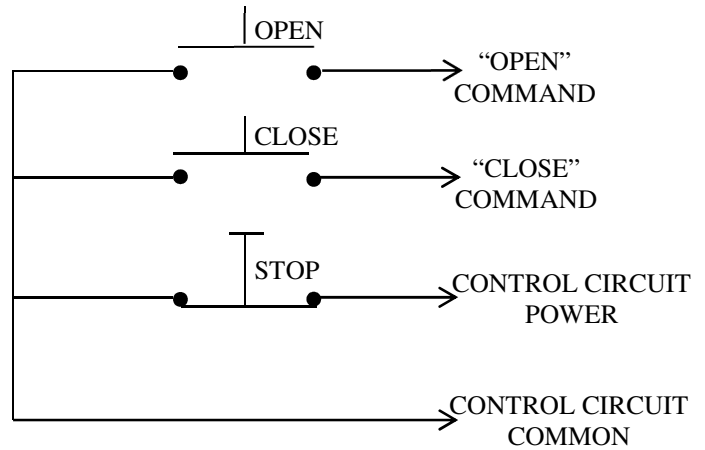

WIRING

Part of the DF Supply, Inc. family
www.gateopenersafety.com

(888) 378-1043

sales@GateOpenerSafety.com