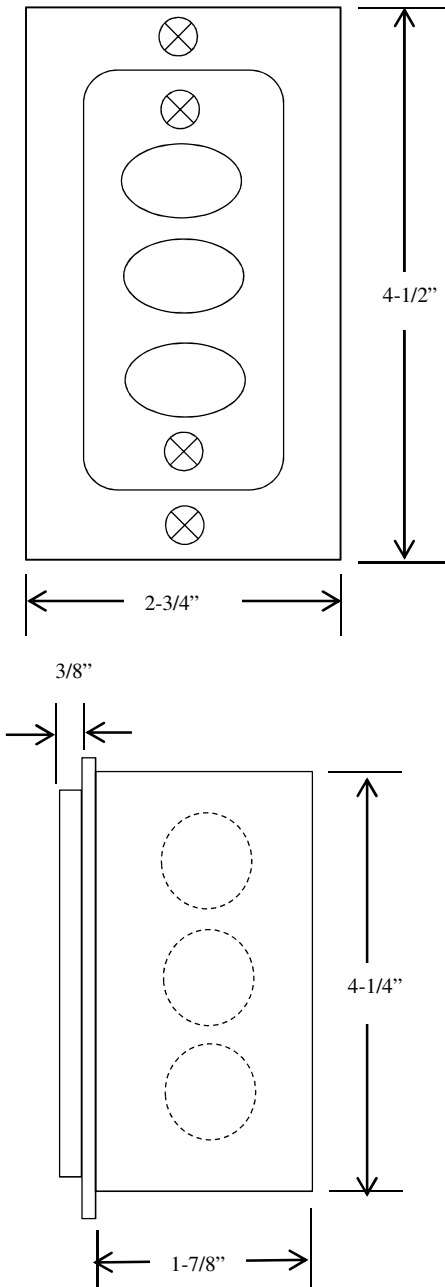

LCE-3 CONTROL STATION

- NEMA 1
- FLUSH MOUNT
- FULLY GUARDED
- THREE BUTTON CONTROL (OPEN-CLOSE-STOP)
- BUTTON: 5 amp @ 125VAC
- OPEN: NORMALLY OPEN
- CLOSE: NORMALLY OPEN
- STOP: NORMALLY CLOSED
- UL LISTED

WIRING

WIRING

Part of the DF Supply, Inc. family
www.gateopenersafety.com

(888) 378-1043

sales@GateOpenerSafety.com