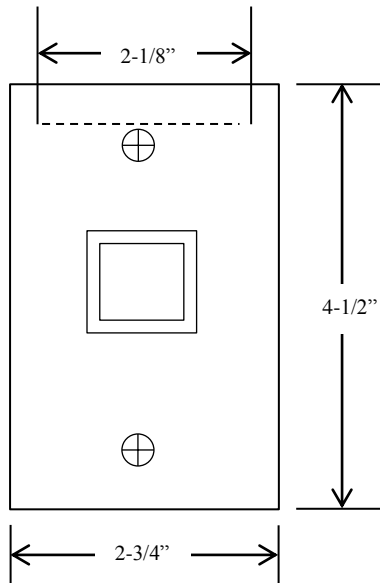

PBC-1 CONTROL STATION

- NEMA 1
- FLUSH MOUNT
- FULLY GUARDED
- ONE BUTTON CONTROL IN METAL ENCLOSURE
- STAINLESS STEEL FACEPLATE
- BUTTON: 10 amp @ 250VAC
- NORMALLY OPEN

WIRING

WIRING

Part of the DF Supply, Inc. family
www.gateopenersafety.com