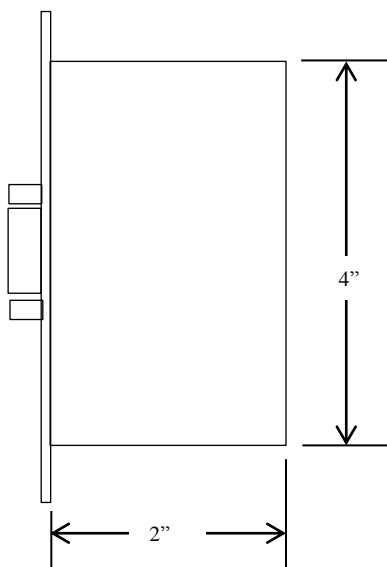

PBC-1 CONTROL STATION

- NEMA 1
- FLUSH MOUNT
- FULLY GUARDED
- ONE BUTTON CONTROL IN METAL ENCLOSURE
- STAINLESS STEEL FACEPLATE
- BUTTON: 10 amp @ 250VAC
- NORMALLY OPEN

WIRING

WIRING

Part of the DF Supply, Inc. family
www.gateopenersafety.com