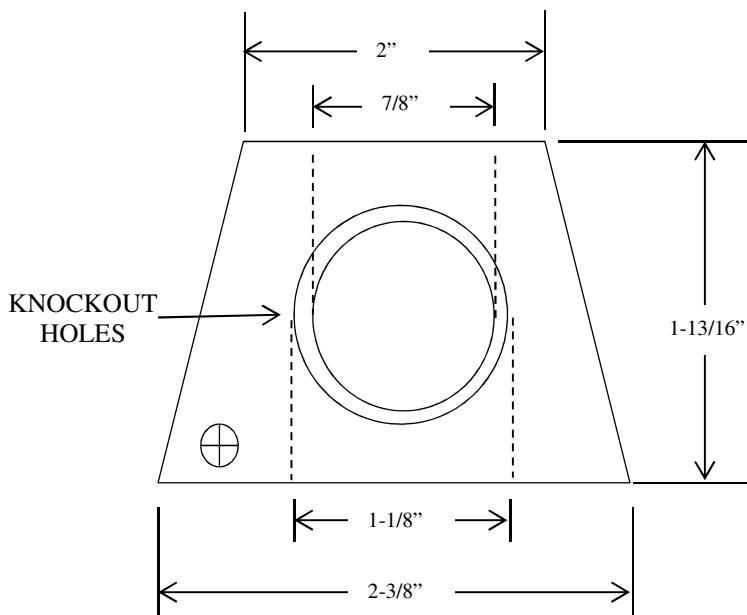

## PBS-3 CONTROL STATION

- NEMA 1
- SURFACE MOUNT
- FULLY GUARDED
- THREE BUTTON CONTROL (OPEN-CLOSE-STOP) IN METAL ENCLOSURE
- BUTTON: 5 amp @ 120VAC
- 240VAC MAX GENERAL PURPOSE
- OPEN: NORMALLY OPEN
- CLOSE: NORMALLY OPEN
- STOP: NORMALLY CLOSED
- UL LISTED

## DIMENSIONS