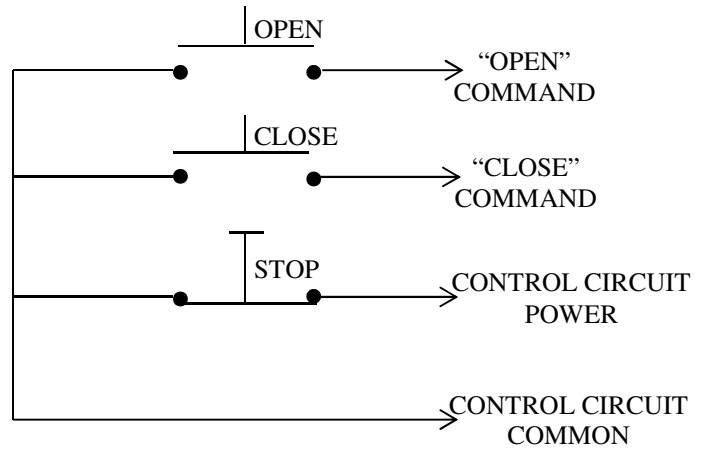

WIRING

Part of the DF Supply, Inc. family
www.gateopenersafety.com

(888) 378-1043

sales@GateOpenerSafety.com