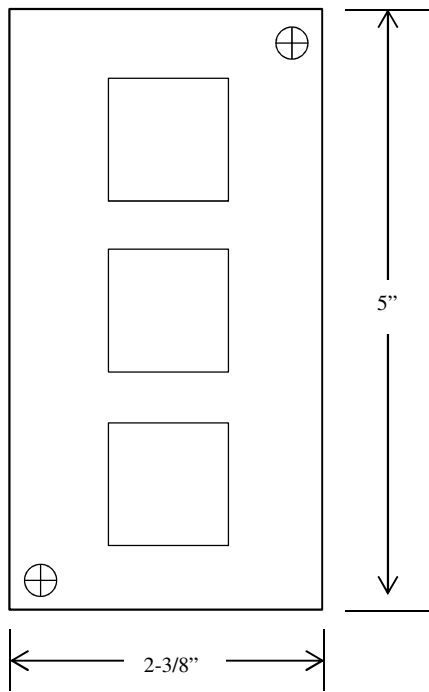

## PBS-3 CONTROL STATION

- NEMA 1
- SURFACE MOUNT
- FULLY GUARDED
- THREE BUTTON CONTROL (OPEN-CLOSE-STOP) IN METAL ENCLOSURE
- BUTTON: 5 amp @ 120VAC
- 240VAC MAX GENERAL PURPOSE
- OPEN: NORMALLY OPEN
- CLOSE: NORMALLY OPEN
- STOP: NORMALLY CLOSED
- UL LISTED

## DIMENSIONS