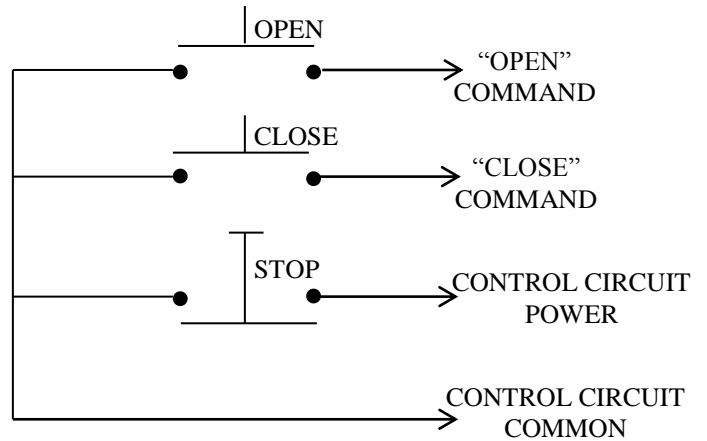

WIRING

Part of the DF Supply, Inc. family
www.gateopenersafety.com

(888) 378-1043

sales@GateOpenerSafety.com