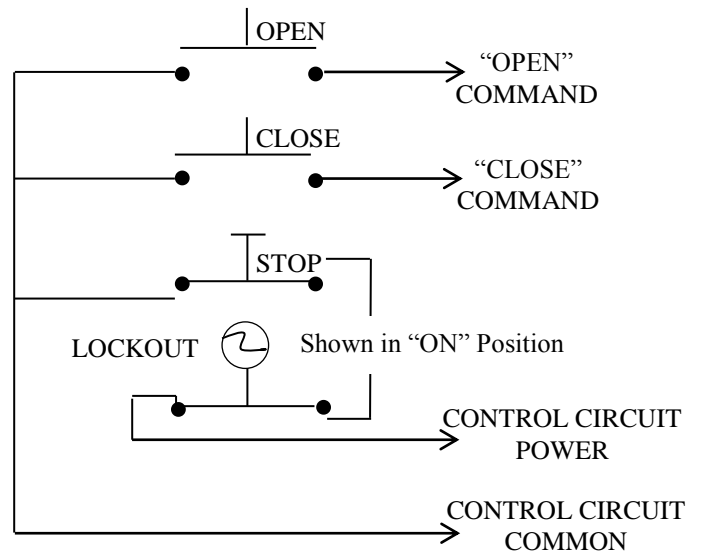

WIRING

Part of the DF Supply, Inc. family
www.gateopenersafety.com

(888) 378-1043

sales@GateOpenerSafety.com