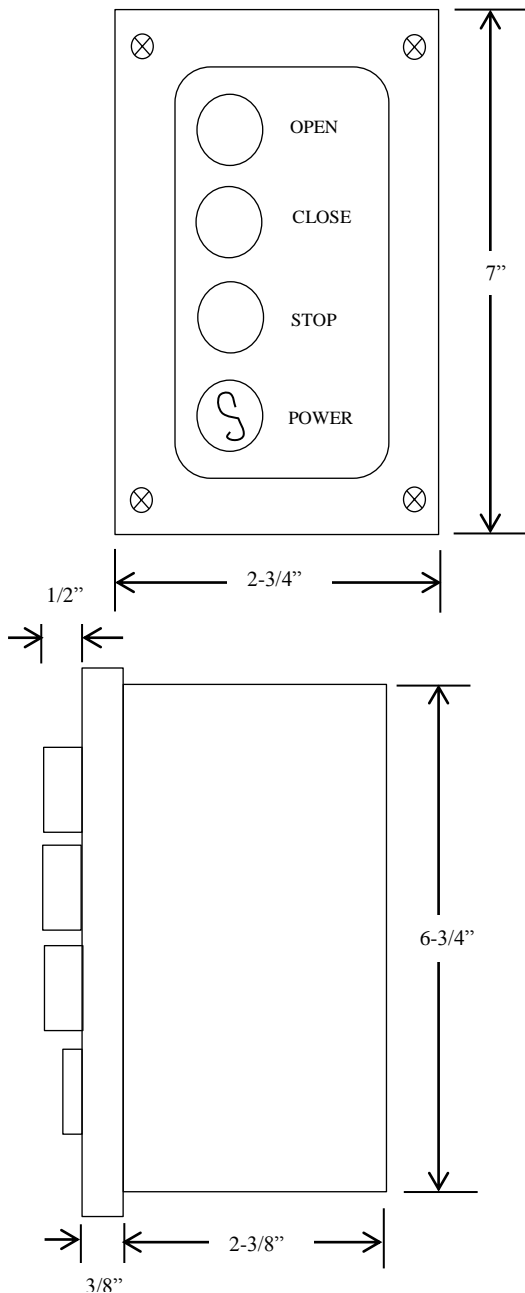

PBTL-3

EXTERIOR CONTROL STATION WITH KEYED LOCKOUT

- NEMA 3R, 4, 12
- SURFACE MOUNT
- FULLY GUARDED
- THREE BUTTON CONTROL (OPEN-CLOSE-STOP) WITH KEY LOCKOUT (ON-OFF) IN ALUMINUM DIE CAST ENCLOSURE
- BUTTON: 6 amp @ 125/250VAC
- OPEN: NORMALLY OPEN
- CLOSE: NORMALLY OPEN
- STOP: NORMALLY CLOSED
- KEYSWITCH: 4 amp @ 250VAC

DIMENSIONS

WIRING

Part of the DF Supply, Inc. family
www.gateopenersafety.com

(888) 378-1043

sales@GateOpenerSafety.com