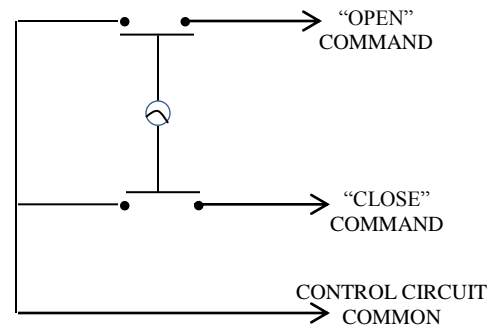

1KF KEYED CONTROL

- NEMA 1
- FLUSH MOUNT
- TWO POSITION (OPEN-CLOSE)
- CENTER RETURN
- BRUSHED ALUMINUM FACEPLATE
- CYLINDER: MORTISE TYPE (5 PIN)
1-1/8" DIAMETER X 1" LENGTH
- KEYSWITCH: 15 amp @ 125/250VAC

AVAILABLE WITH BEST CORE CYLINDER OR EQUIVALENT, SLF TYPE LARGE FORMAT EQUIVALENT, CC (CHANGEABLE CYLINDER) VERSION

DIMENSIONS

WIRING

 230 Route 206, Suite 206
 Flanders, NJ 07836
 (800) 942-6682 * (973) 584-6682 Fax
info@mmtcinc.com