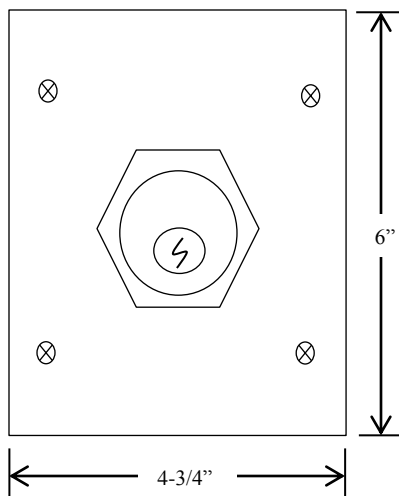

1KF KEYED CONTROL

- NEMA 1
- FLUSH MOUNT
- TWO POSITION (OPEN-CLOSE)
- CENTER RETURN
- BRUSHED ALUMINUM FACEPLATE
- CYLINDER: MORTISE TYPE (5 PIN)
1-1/8" DIAMETER X 1" LENGTH
- KEYSWITCH: 15 amp @ 125/250VAC

AVAILABLE WITH BEST CORE CYLINDER OR EQUIVALENT, SLF TYPE LARGE FORMAT EQUIVALENT, CC (CHANGEABLE CYLINDER) VERSION

DIMENSIONS

WIRING

 230 Route 206, Suite 206
 Flanders, NJ 07836
 (800) 942-6682 * (973) 584-6682 Fax
info@mmtcinc.com