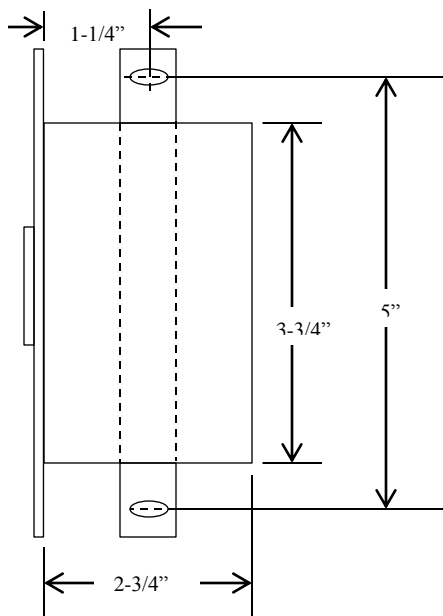

1KF KEYED CONTROL

- NEMA 1
- FLUSH MOUNT
- TWO POSITION (OPEN-CLOSE)
- CENTER RETURN
- BRUSHED ALUMINUM FACEPLATE
- CYLINDER: MORTISE TYPE (5 PIN)
1-1/8" DIAMETER X 1" LENGTH
- KEYSWITCH: 15 amp @ 125/250VAC

AVAILABLE WITH BEST CORE CYLINDER OR EQUIVALENT, SLF TYPE LARGE FORMAT EQUIVALENT, CC (CHANGEABLE CYLINDER) VERSION

DIMENSIONS

WIRING

 230 Route 206, Suite 206
 Flanders, NJ 07836
 (800) 942-6682 * (973) 584-6682 Fax
info@mmtcinc.com