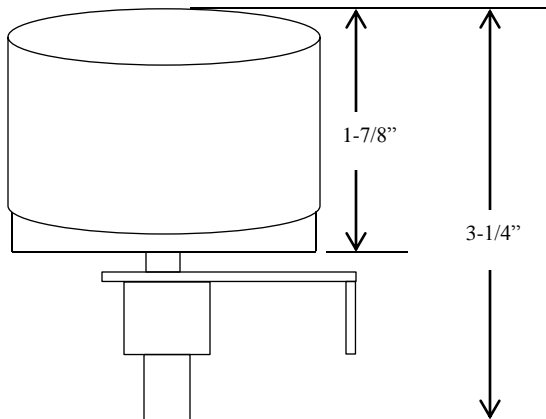

VIEW WITH COVER REMOVED

230 Route 206, Suite 206
Flanders, NJ 07836
(800) 942-6682 * (973) 584-6682 Fax
info@mmtcinc.com