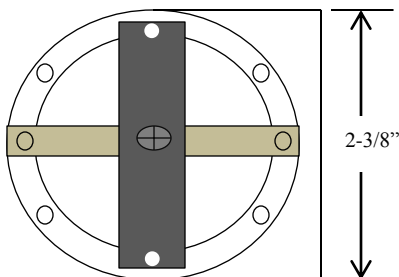

VIEW WITH COVER REMOVED