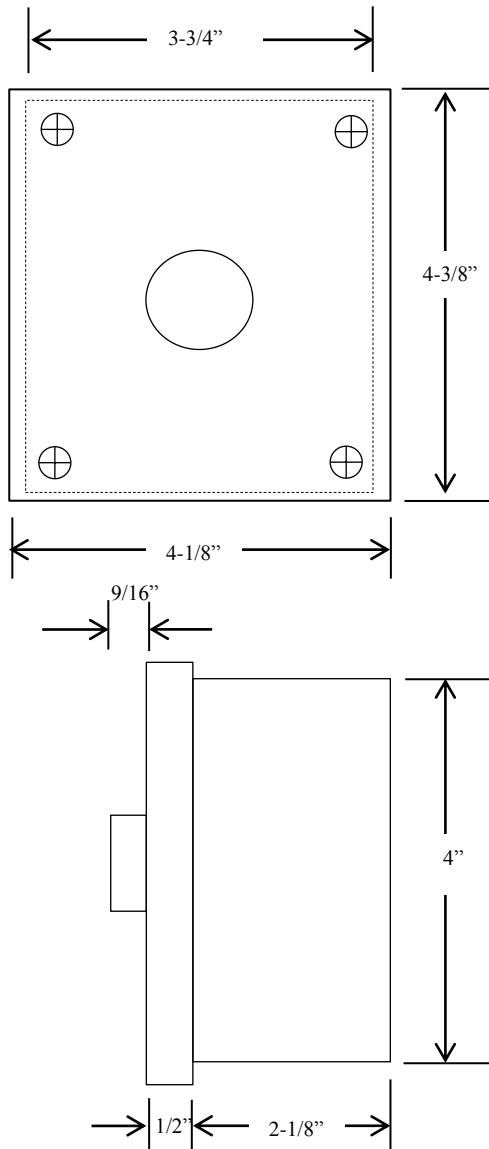

1BX EXTERIOR CONTROL STATION

- NEMA 3R, 4, 12
- SURFACE MOUNT
- FULLY GUARDED
- ONE BUTTON CONTROL IN ALUMINUM DIE CAST ENCLOSURE
- BUTTON: 6 amp @ 125/250VAC
- NORMALLY OPEN

DIMENSIONS

WIRING

230 Route 206, Suite 206
Flanders, NJ 07836
(800) 942-6682 * (973) 584-6682 Fax
info@mmtcinc.com